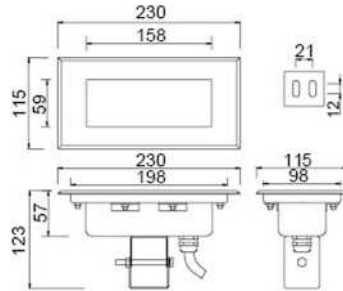

PXYH-XT001

Technical parameters

Electric Parameters			Physical Parameter	
Model	Rated Power	Voltage	Dimension	Reference Weight
PXYH-XT001-4X1W	4W	AC/DC24V. AC220V	L: 230mm W: 115mm	1.8KG

PXYH-XT002

Stainless steel Led Wall Washer Light

- Beam Angle: 30° as Standard, 10°、60°、90°、120° Optional
- Colour: R、Y、G、B、W、WW、RGB
- Lifespan: 50,000hrs. L70@ 25°
- Control method: Single color、Auto RGB color Change、RGB 4 wires color change (With remote) x DMX512 control
- Installation method: Wall Mounted
- Material: 304 stainless steel, high light transmission tempered glass, anti-aging silicone sealing ring
- Cable : Special underwater waterproof cable 1 meter
- Temperature: Operating temperature-40°C--+45
- Storage temperature-40°C--+70
- Certification: CE_S RoHs、ISO9001 x IP68
- Waterproof level: IP68

Technical parameters

Electric Parameters			Physical Parameter	
Model	Rated Power	Voltage	Dimension	Reference Weight
PXYH-XT002-9X1W	9W	AC/DC24V. AC220V	L: 230mm	3.3KG
PXYH-XT002-18X1W	18W	AC/DC24V. AC220V	W: 115mm	
PXYH-XT002-18X2W	36W	AC/DC24V. AC220V	H: 123mm	