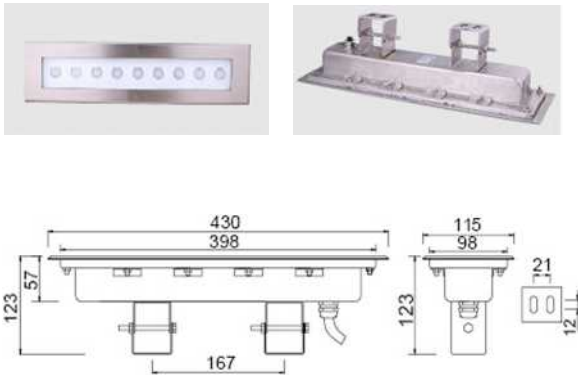

PXYH-XT001

Technical parameters

Electric Parameters			Physical Parameter	
Model	Rated Power	Voltage	Dimension	Reference Weight
PXYH-XT001-4X1W	4W	AC/DC24V. AC220V	L: 230mm W: 115mm	1.8KG

PXYH-XT002

Stainless steel Led Wall Washer Light

- Beam Angle: 30° as Standard, 10°、60°、90°、120° Optional
- Colour: R、Y、G、B、W、WW、RGB
- Lifespan: 50,000hrs. L70@ 25°
- Control method: Single color、Auto RGB color Change、RGB 4 wires color change (With remote) x DMX512 control
- Installation method: Wall Mounted
- Material: 304 stainless steel, high light transmission tempered glass, anti-aging silicone sealing ring
- Cable : Special underwater waterproof cable 1 meter
- Temperature: Operating temperature-40°C--+45
- Storage temperature-40°C--+70
- Certification: CE_S RoHs、ISO9001 x IP68
- Waterproof level: IP68

Technical parameters

Electric Parameters			Physical Parameter	
Model	Rated Power	Voltage	Dimension	Reference Weight
PXYH-XT002-9X1W	9W	AC/DC24V. AC220V	L: 230mm	3.3KG
PXYH-XT002-18X1W	18W	AC/DC24V. AC220V	W: 115mm	
PXYH-XT002-18X2W	36W	AC/DC24V. AC220V	H: 123mm	