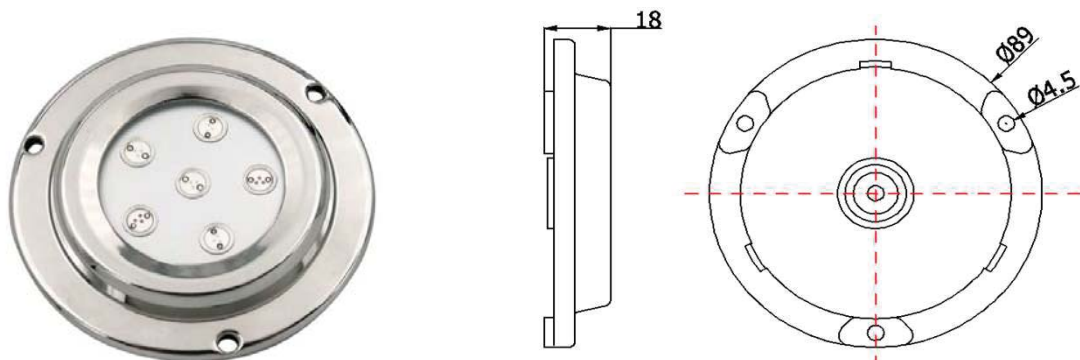

## 6W LED Underwater Boat Light

## PUD89-6

Diameter 89MM x Height 18MM

### ■ Main Features:

1. Made of 316L stainless Steel has excellent corrosion-proof
2. Waterproof: IP68
3. Low power consumption, high efficiency
4. CE and RoHS approved
5. Every light comes with 2M cable, 3 M4 screws and 1 fast fuse
6. Built-in driver
7. Easy to Install

Power (W)	Emitting color	Chips Brand	Working Current	Input voltage	Wavelength (nm)	Total Lumens (LM)	Beam Angle
6x1	White	Epistar	500-600mA	DC10-30V	--	500-550	120°
	Red				630	180-200	
	Green				520	400-450	
	Blue				460	100-120	