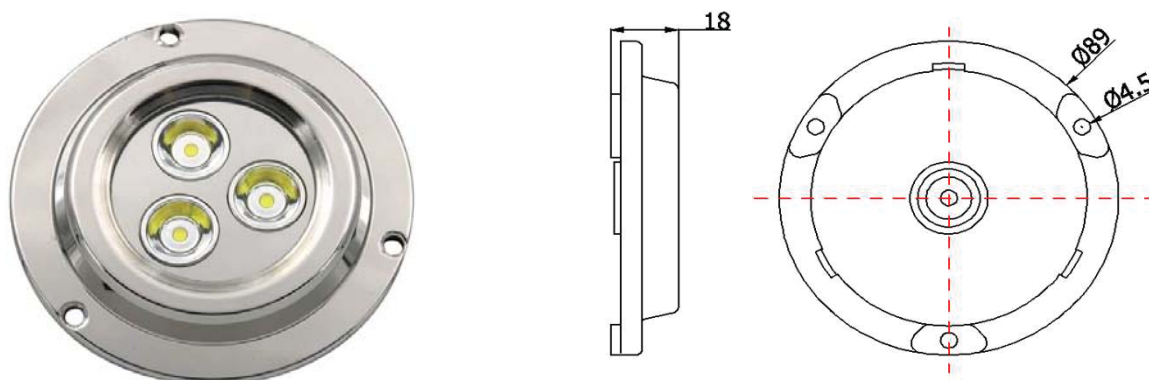

## PUD89-6

Diameter 89MM x Height 18MM

### ■ Main Features:

1. Made of 316L stainless Steel has excellent corrosion-proof
2. Waterproof: IP68
3. Low power consumption, high efficiency
4. CE and RoHS approved
5. Every light comes with 2M cable, 3 M4 screws and 1 fast fuse
6. Built-in driver
7. Easy to Install

Power (W)	Emitting color	Chips Brand	Working Current	Input voltage	Wavelength (nm)	Total Lumens (LM)	Beam Angle
6x1	White	Epistar	500-600mA	DC10-30V	--	500-550	120°
	Red				630	180-200	
	Green				520	400-450	
	Blue				460	100-120	

## PUD90-9

Diameter 89MM x Height 18MM