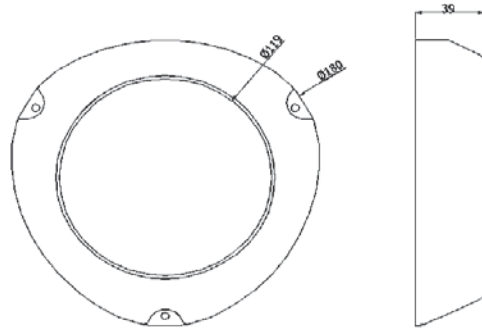

360W LED Underwater Boat Light

PUD180PRD360

Diameter 180MM x Height 39MM

■ Main Features:

1. Made of 316L stainless Steel has excellent corrosion-proof
2. Waterproof: IP68
3. Low power consumption, high efficiency
4. CE and RoHS approved
5. Every light comes with 2M cable, 3 M4 screws and 1 fast fuse
6. Built-in driver
7. Easy to Install

Power (W)	Emitting color	Chips Brand	Working Current	Input voltage	Wavelength (nm)	Total Lumens (LM)	Beam Angle
12x30	White	CREE	20A/10A	DC12V/DC24V	--	20000-21000	15°
	Red				630	6000-7000	
	Green				520	14000-15000	
	Blue				460	5000-6000	

30W LED Underwater Boat Light

PUD89-30

Diameter 89MM x Height 18MM

■ Main Features:

1. Made of 316L stainless Steel has excellent corrosion-proof
2. Waterproof: IP68
3. Low power consumption, high efficiency
4. CE and RoHS approved
5. Every light comes with 2M cable, 3 M4 screws and 1 fast fuse
6. Built-in driver
7. Easy to Install

Power (W)	Emitting color	Chips Brand	Working Current	Input voltage	Wavelength (nm)	Total Lumens (LM)	Beam Angle
3x10	White	Epistar	2A	DC12V	--	3000-3500	120°
	Red				630	1100-1200	
	Green				520	1700-1800	
	Blue				460	600-700	
	RGB				--	1500-1600	
	RGBW				--	1600-1700	