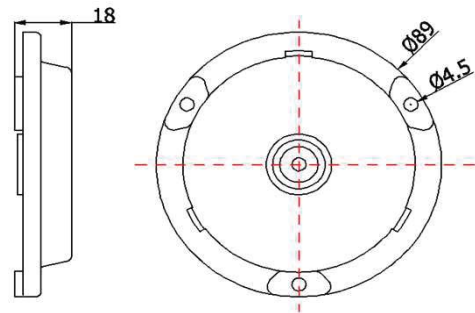

360W LED Underwater Boat Light

PUD180PRD360

Diameter 180MM x Height 39MM

■ Main Features:

1. Made of 316L stainless Steel has excellent corrosion-proof
2. Waterproof: IP68
3. Low power consumption, high efficiency
4. CE and RoHS approved
5. Every light comes with 2M cable, 3 M4 screws and 1 fast fuse
6. Built-in driver
7. Easy to Install

Power (W)	Emitting color	Chips Brand	Working Current	Input voltage	Wavelength (nm)	Total Lumens (LM)	Beam Angle
12x30	White	CREE	20A/10A	DC12V/DC24V	--	20000-21000	15°
	Red				630	6000-7000	
	Green				520	14000-15000	
	Blue				460	5000-6000	

30W LED Underwater Boat Light

PUD89-30

Diameter 89MM x Height 18MM

■ Main Features:

1. Made of 316L stainless Steel has excellent corrosion-proof
2. Waterproof: IP68
3. Low power consumption, high efficiency
4. CE and RoHS approved
5. Every light comes with 2M cable, 3 M4 screws and 1 fast fuse
6. Built-in driver
7. Easy to Install

Power (W)	Emitting color	Chips Brand	Working Current	Input voltage	Wavelength (nm)	Total Lumens (LM)	Beam Angle
3x10	White	Epistar	2A	DC12V	--	3000-3500	120°
	Red				630	1100-1200	
	Green				520	1700-1800	
	Blue				460	600-700	
	RGB				--	1500-1600	
	RGBW				--	1600-1700	