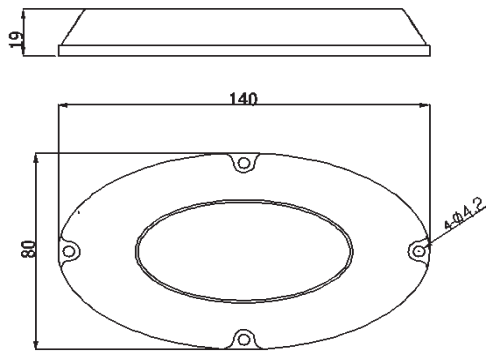

LED Underwater Boat Light

PUD140-60-240

L140 x W80 x H19MM

60W

120W

240W

■ Main Features:

1. Made of 316L stainless Steel has excellent corrosion-proof
2. Waterproof: IP68
3. Low power consumption, high efficiency
4. CE and RoHS approved
5. Every light comes with 2M cable, 4 M4 screws and 1 fast fuse
6. Built-in driver
7. Easy to Install

Power (W)	Emitting color	Chips Brand	Working Current	Input voltage	Wavelength (nm)	Total Lumens (LM)	Beam Angle
21x3	White	CREE	4A/2A	DC12 / DC24V	--	5000-5500	120°
	Red				630	1800-1900	
	Green				520	3000-3500	
	Blue				460	1100-1200	
	RGB				--	1500-1800	
	RGBW				--	1800-2000	
36x3	White	CREE	8A/4A	DC12 / DC24V	--	8000-9000	120°
	Red				630	2800-3000	
	Green				520	5000-5500	
	Blue				460	1800-1900	
	RGB				--	3000-3500	
	RGBW				--	3500-4000	
24x10	White	CREE	16A/8A	DC12 / DC24V	--	17000-18000	120°
	Red				630	4500-5000	
	Green				520	10000-10500	
	Blue				460	3000-3500	
	RGB				--	5000-6000	
	RGBW				--	6000-6500	