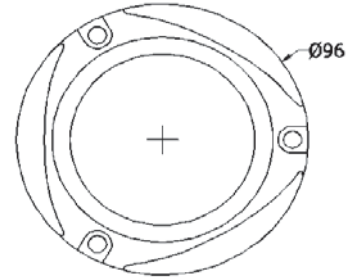

180W LED Underwater Boat Light

PRD96-180

Diameter 96MM x Height 18MM

■ Main Features:

1. Made of 316L stainless Steel has excellent corrosion-proof
2. Waterproof: IP68
3. Low power consumption, high efficiency
4. CE and RoHS approved
5. Every light comes with 2M cable, 3 M4 screws and 1 fast fuse
6. Built-in driver
7. Easy to Install

Power (W)	Emitting color	Chips Brand	Working Current	Input voltage	Wavelength (nm)	Total Lumens (LM)	Beam Angle
66x3	White	CREE	10A/5A	DC12V/DC24V	--	11000-12000	120°
	Red				630	3000-4000	
	Green				520	6000-7000	
	Blue				460	2000-3000	
	RGB				--	4000-5000	
	RGBW				--	5000-6000	

300W LED Underwater Boat Light

PRD120-300

Diameter 120MM x Height 27.5MM

■ Main Features:

1. Made of 316L stainless Steel has excellent corrosion-proof
2. Waterproof: IP68
3. Low power consumption, high efficiency
4. CE and RoHS approved
5. Every light comes with 2M cable, 3 M4 screws and 1 fast fuse
6. Built-in driver
7. Easy to Install

Power (W)	Emitting color	Chips Brand	Working Current	Input voltage	Wavelength (nm)	Total Lumens (LM)	Beam Angle
30x10	White	CREE	12A/6A	DC12V/DC24V	--	17000-18000	120°
	Red				630	5000-6000	
	Green				520	10000-11000	
	Blue				460	4000-5000	
	RGB				--	8000-8500	
	RGBW				--	8500-9000	