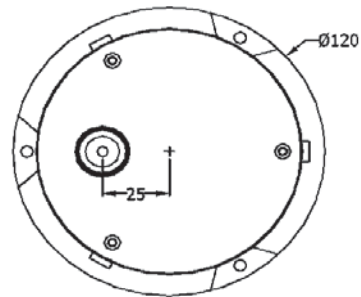

180W LED Underwater Boat Light

PRD96-180

Diameter 96MM x Height 18MM

■ Main Features:

1. Made of 316L stainless Steel has excellent corrosion-proof
2. Waterproof: IP68
3. Low power consumption, high efficiency
4. CE and RoHS approved
5. Every light comes with 2M cable, 3 M4 screws and 1 fast fuse
6. Built-in driver
7. Easy to Install

Power (W)	Emitting color	Chips Brand	Working Current	Input voltage	Wavelength (nm)	Total Lumens (LM)	Beam Angle
66x3	White	CREE	10A/5A	DC12V/DC24V	--	11000-12000	120°
	Red				630	3000-4000	
	Green				520	6000-7000	
	Blue				460	2000-3000	
	RGB				--	4000-5000	
	RGBW				--	5000-6000	

300W LED Underwater Boat Light

PRD120-300

Diameter 120MM x Height 27.5MM

■ Main Features:

1. Made of 316L stainless Steel has excellent corrosion-proof
2. Waterproof: IP68
3. Low power consumption, high efficiency
4. CE and RoHS approved
5. Every light comes with 2M cable, 3 M4 screws and 1 fast fuse
6. Built-in driver
7. Easy to Install

Power (W)	Emitting color	Chips Brand	Working Current	Input voltage	Wavelength (nm)	Total Lumens (LM)	Beam Angle
30x10	White	CREE	12A/6A	DC12V/DC24V	--	17000-18000	120°
	Red				630	5000-6000	
	Green				520	10000-11000	
	Blue				460	4000-5000	
	RGB				--	8000-8500	
	RGBW				--	8500-9000	