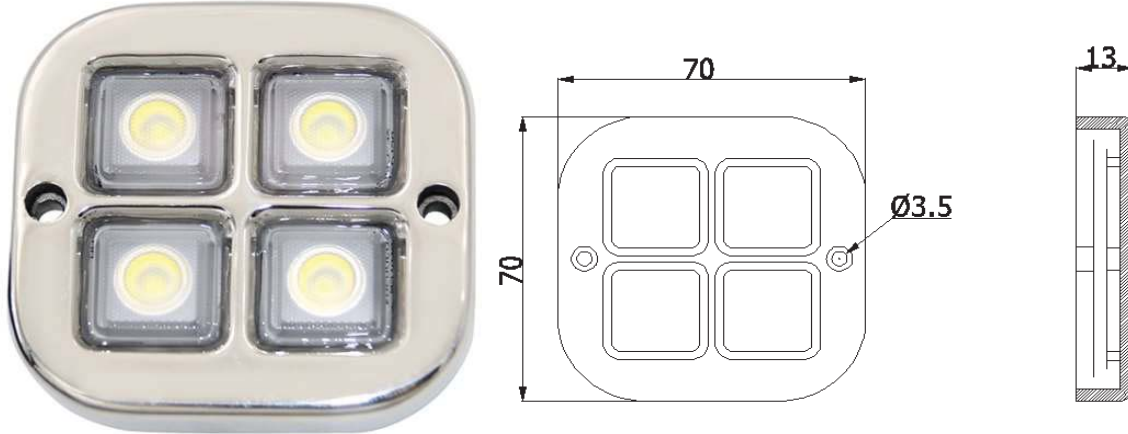

LED Underwater Boat Light PUDS70-4-20W

L70 x W70 x H13MM

■ Main Features:

1. Made of 316L stainless Steel has excellent corrosion-proof
2. Waterproof: IP68
3. Low power consumption, high efficiency
4. CE and RoHS approved
5. Every light comes with 2M cable, 2 M4 screws and 1 fast fuse
6. Built-in driver
7. Easy to Install

Power (W)	Emitting color	Chips Brand	Working Current	Input voltage	Wavelength (nm)	Total Lumens (LM)	Beam Angle
4x1	White	Epistar	300mA	DC12-15V	--	300-350	30°
	Red				630	100-110	
	Green				520	180-200	
	Blue				460	70-80	
	RGB				--	150-160	
	RGBW				--	160-170	
4x3	White	Epistar	1A	DC10-30V	--	900-1000	30°
	Red				630	300-350	
	Green				520	600-650	
	Blue		460	200-250			
	RGB		1A / 0.5A	DC12V/DC24V	--	400-450	
	RGBW				--	450-500	
4x5	White	Epistar	1.5A	DC10-30V	--	1200-1300	30°
	Red				630	400-450	
	Green				520	900-1000	
	Blue		460	300-350			
	RGB		1.5A / 0.75A	DC12V/DC24V	--	600-650	
	RGBW				--	650-700	