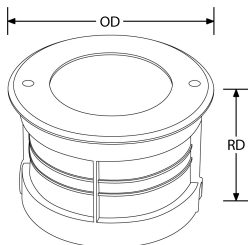

Product Description:

Fully integrated LED walkover light with individually lensed LEDs for maximum light output and uniformity. Supplied with mounting sleeve and 1m cable for simple installation.

Product Image:

Product Features:

- IP67 Mains voltage recessed LED walkover light
- Aluminium body with 304 bezel
- Integral LED driver
- Pre-wired with 1 metre of cable
- Must be used with mounting sleeve supplied
- 2 year warranty

12W IP67 Walkover

Line Drawing Image

Product Specs:

Technology	LED	Number of LEDs	12
Lifetime L70 (hrs)	36000	Input Voltage	220~230V AC
Dimmable	No	IP Rating	IP67
IK Rating	IK10	Fire Protection	No
Power Factor	0.48	Overall Diameter (mm)	180
Recess Depth (mm)	90	Cutout Diameter (mm)	170
Lamp Base	None	Height (mm)	95

SKU Table and Ordering

SKU Code	Wattage	Lumens	Lumens/Watt	Colour	Beam Angle
POPEL18012	12	1040	86	3000K/4500K	30

Compliance & Approvals: