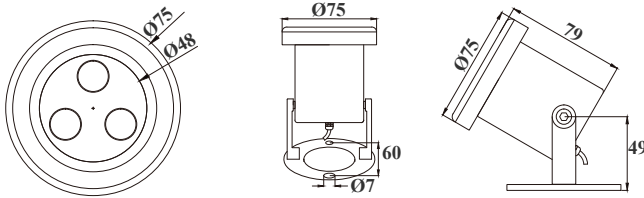

Spotlight

Spotlight PHJ-SL75

Product Details

-  **IP Rating**
IP 68
-  **Body Material**
Stainless Steel 316/304
-  **Lens Material**
5mm thickness tempered glass
-  **Light Source**
CREE
-  **Color Temperature**
2800K 4000K 6000K
-  **Emitting Color**
RGB
-  **Optional Dimmer**
DALI 0/1-10V

Model	PHJ-SL75	Power	3W 6W	Voltage	12V/24V AC/DC	Beam Angle	45°
--------------	----------	--------------	-------	----------------	---------------	-------------------	-----

Spotlight PHJ-SL100

Product Details

-  **IP Rating**
IP 68
-  **Body Material**
Stainless Steel 316/304
-  **Lens Material**
8mm thickness tempered glass
-  **Light Source**
CREE
-  **Color Temperature**
2800K 4000K 6000K
-  **Emitting Color**
RGB RGBW
-  **Body Color**
Stainless Gold Black Blue Steel
-  **Optional Dimmer**
DALI 0/ 1-10V