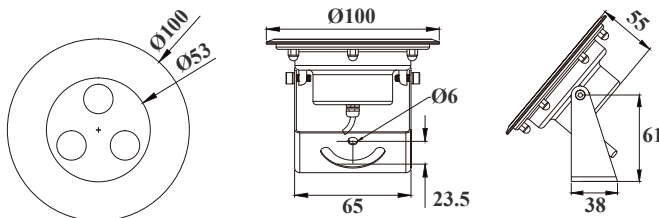

Spotlight

Spotlight PHJ-SL75

Product Details

-  **IP Rating**
IP 68
-  **Body Material**
Stainless Steel 316/304
-  **Lens Material**
5mm thickness tempered glass
-  **Light Source**
CREE
-  **Color Temperature**
2800K 4000K 6000K
-  **Emitting Color**
RGB
-  **Optional Dimmer**
DALI 0/1-10V

Model	PHJ-SL75	Power	3W 6W	Voltage	12V/24V AC/DC	Beam Angle	45°
--------------	----------	--------------	-------	----------------	---------------	-------------------	-----

Spotlight PHJ-SL100

Product Details

-  **IP Rating**
IP 68
-  **Body Material**
Stainless Steel 316/304
-  **Lens Material**
8mm thickness tempered glass
-  **Light Source**
CREE
-  **Color Temperature**
2800K 4000K 6000K
-  **Emitting Color**
RGB RGBW
-  **Body Color**
Stainless Gold Black Blue Steel
-  **Optional Dimmer**
DALI 0/ 1-10V

Model	PHJ-SL100	Power	3W 6W	Voltage	12V/24V AC/DC	Beam Angle	15° 30° 45° 60°
--------------	-----------	--------------	-------	----------------	---------------	-------------------	-----------------