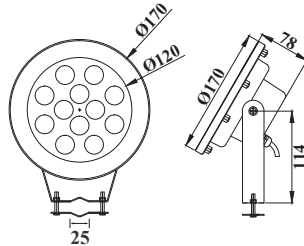

Light Source
CREE

Color Temperature
2800K 4000K
6000K

Emitting Color
RGB RGBW

Optional Dimmer
DALI 0/1-10V

Model	Power	Voltage	Beam Angle
PHJ-SL145	9W 12W	12V/24V AC/DC	15° 30° 45° 60°
PHJ-SL145-1	9W 12W	12V/24V AC/DC	15° 30° 45° 60°

PHJ-SL170

PHJ-SL170-1

Spotlight PHJ-SL170 PHJ-SL170-1

Product Details

IP Rating
IP 68

Body Material
Stainless Steel 316/304

Lens Material
8mm thickness
tempered glass

Light Source
CREE