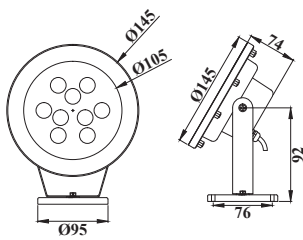

Spotlight

PHJ-SL145

PHJ-SL145-1

Spotlight PHJ-SL145 PHJ-SL145-1

Product Details

IP Rating
IP 68

Body Material
Stainless Steel 316/304

Lens Material
8mm thickness
tempered glass

PHJ-SL170

PHJ-SL170-1

Spotlight PHJ-SL170 PHJ-SL170-1

Product Details

IP Rating
IP 68

Body Material
Stainless Steel 316/304

Lens Material
8mm thickness
tempered glass

Light Source
CREE