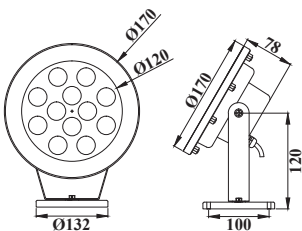

PHJ-SL170

PHJ-SL170-1

Spotlight PHJ-SL170 PHJ-SL170-1

Product Details

IP Rating
IP 68

Body Material
Stainless Steel 316/304

Lens Material
8mm thickness
tempered glass

Light Source
CREE