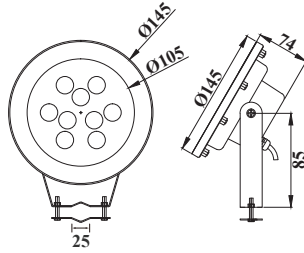

Spotlight

PHJ-SL145

PHJ-SL145-1

Spotlight PHJ-SL145 PHJ-SL145-1

Product Details

IP Rating
IP 68

Body Material
Stainless Steel 316/304

Lens Material
8mm thickness
tempered glass

PHJ-SL170

PHJ-SL170-1

Spotlight PHJ-SL170 PHJ-SL170-1

Product Details

IP Rating
IP 68

Body Material
Stainless Steel 316/304

Lens Material
8mm thickness
tempered glass

Light Source
CREE