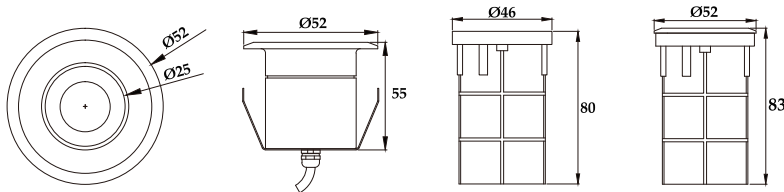

LED Underground Light