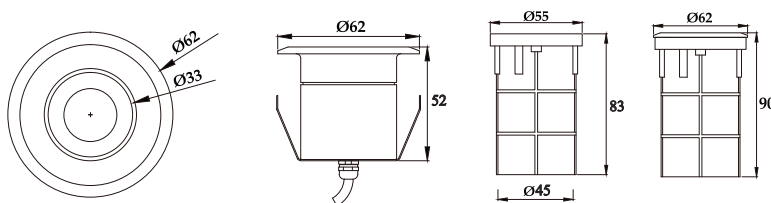

LED Underground Light PHJ-UG52

Product Details

IP Rating
IP 68

Body Material
Stainless Steel 316/304

Lens Material
6mm thickness
tempered glass

Light Source
CREE

Color Temperature
2800K 4000K
6000K

Emitting Color
RGB

Optional Dimmer
DALI 0/1-10V

Model	PHJ-UG52	Power	3W	Voltage	12V/24V AC/DC	Beam Angle	15° 30° 45° 60°