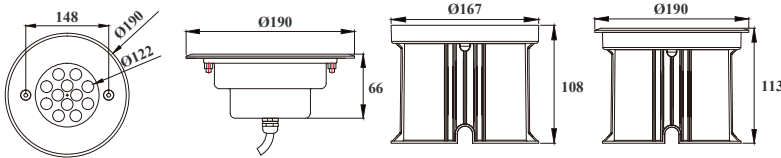

LED Underground Light

LED Underground Light PHJ-UG190

Product Details

IP Rating
IP 68

Body Material
Stainless Steel 316/304

Lens Material
8mm thickness
tempered glass

Light Source
CREE

Color Temperature
2800K 4000K
6000K

Emitting Color
RGB RGBW

Optional Dimmer
DALI 0/1-10V
DMX512

Model	PHJ-UG190	Power	12W 18W 25W	Voltage	12V/24V AC/DC	Beam Angle	15° 30° 45° 60°
--------------	-----------	--------------	-------------	----------------	---------------	-------------------	-----------------

LED Underground Light PHJ-UG220

Product Details

IP Rating
IP 68

Body Material
Stainless Steel 316/304

Lens Material
8mm thickness
tempered glass

Light Source
CREE

Color Temperature
2800K 4000K
6000K

Emitting Color
RGB RGBW