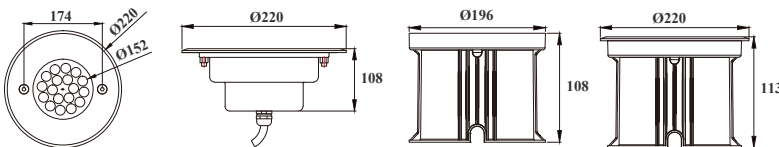

Model	PHJ-UG220	Power	24W 35W	Voltage	12V/24V AC/DC	Beam Angle	15° 30° 45° 60°