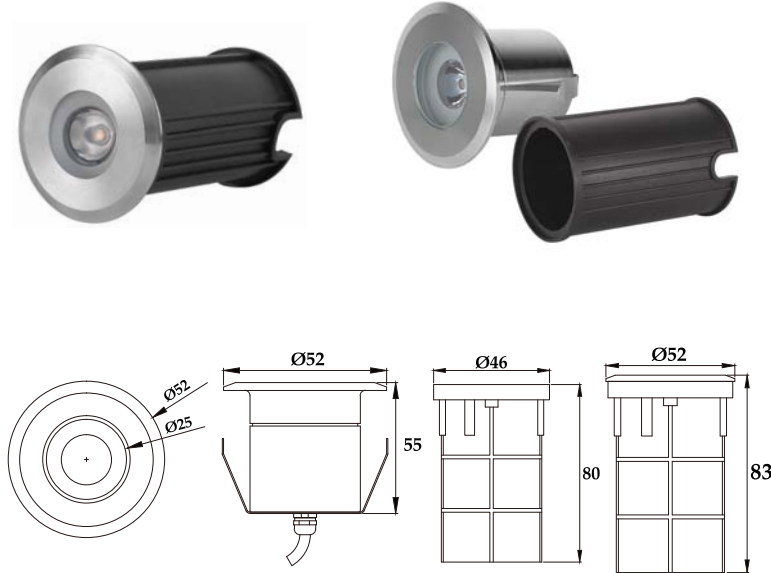

Recessed
LED Pool Light

Recessed
PHJ-RC-SS52

Product Details

For common swimming pool, high temperature pool and stairs

IP Rating
IP 68

Body Material
Stainless Steel 316/304

Lens Material
6mm thickness
tempered glass

Light Source
CREE

Color Temperature
2800K 4000K
6000K

Emitting Color
RGB

Optional Dimmer
DALI 0/1-10V

Model	PHJ-RC-SS52	Power	3W	Voltage	12V/24VAC/DC	Beam Angle	15° 30° 45° 60°
-------	-------------	-------	----	---------	--------------	------------	-----------------

Recessed
PHJ-RC-SS62

Product Details

For common swimming pool, high temperature pool and stairs

IP Rating
IP 68

Body Material
Stainless Steel 316/304

Lens Material
6mm thickness
tempered glass

Light Source
CREE