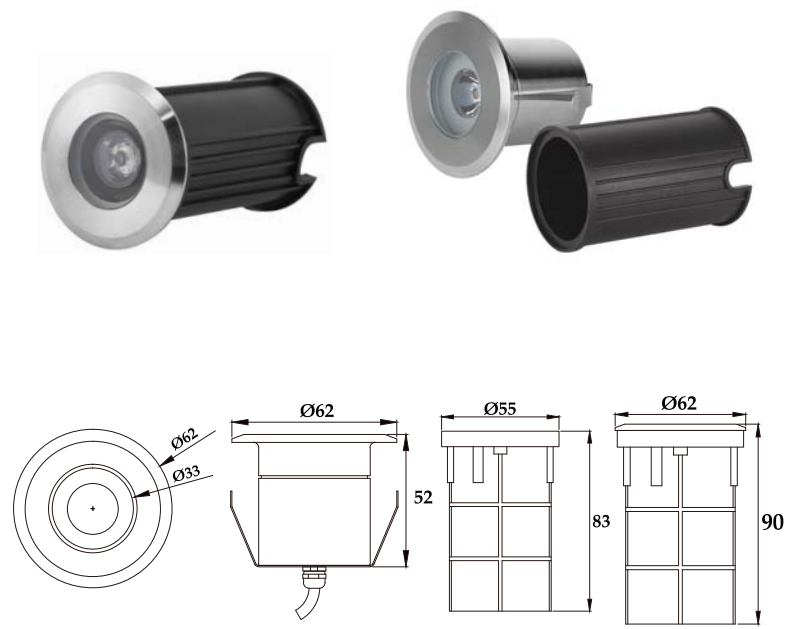

Recessed
LED Pool Light

Recessed
PHJ-RC-SS52

Product Details

For common swimming pool, high temperature pool and stairs

IP Rating
IP 68

Body Material
Stainless Steel 316/304

Lens Material
6mm thickness
tempered glass

Light Source
CREE

Color Temperature
2800K 4000K
6000K

Emitting Color
RGB

Optional Dimmer
DALI 0/1-10V

Model	PHJ-RC-SS52	Power	3W	Voltage	12V/24VAC/DC	Beam Angle	15° 30° 45° 60°
-------	-------------	-------	----	---------	--------------	------------	-----------------

Recessed
PHJ-RC-SS62

Product Details

For common swimming pool, high temperature pool and stairs

IP Rating
IP 68

Body Material
Stainless Steel 316/304

Lens Material
6mm thickness
tempered glass

Light Source
CREE