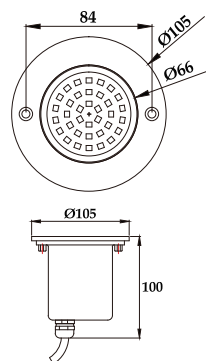

Recessed LED Pool Light

Recessed PHJ-RC-SS75

Product Details

For common swimming pool, high temperature pool and stairs

IP Rating
IP 68

Body Material
Stainless Steel 316/304

Lens Material
6mm thickness
tempered glass

Light Source
CREE

Color Temperature
2800K 4000K
6000K

Emitting Color
RGB RGBW

Optional Dimmer
DALI 0/1-10V

Model	PHJ-RC-SS75	Power	3W 6W 9W	Voltage	12V/24V AC/DC	Beam Angle	15° 30° 45° 60°
--------------	-------------	--------------	----------	----------------	---------------	-------------------	-----------------

Recessed PHJ-RC-SS105S PHJ-RC-SS105H

PHJ-RC-SS105S

PHJ-RC-SS105H

Product Details

Models are divided into S/H according to different types of light source

IP Rating
IP 68

Body Material
Stainless Steel 316/304