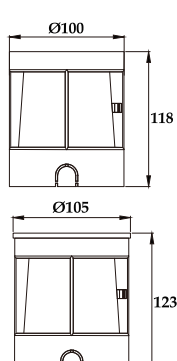

Recessed PHJ-RC-SS105S PHJ-RC-SS105H

PHJ-RC-SS105S

PHJ-RC-SS105H

Product Details

Models are divided into S/H according to different types of light source

IP Rating
IP 68

Body Material
Stainless Steel 316/304