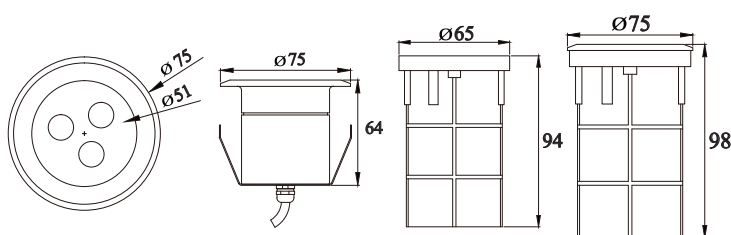

Recessed LED Pool Light

Recessed PHJ-RC-SS75

Product Details

For common swimming pool, high temperature pool and stairs

IP Rating
IP 68

Body Material
Stainless Steel 316/304

Lens Material
6mm thickness
tempered glass

Light Source
CREE

Color Temperature
2800K 4000K
6000K

Emitting Color
RGB RGBW

Optional Dimmer
DALI 0/1-10V

Model	PHJ-RC-SS75	Power	3W 6W 9W	Voltage	12V/24V AC/DC	Beam Angle	15° 30° 45° 60°
--------------	-------------	--------------	----------	----------------	---------------	-------------------	-----------------

Recessed PHJ-RC-SS105S PHJ-RC-SS105H

PHJ-RC-SS105S

PHJ-RC-SS105H

Product Details

Models are divided into S/H according to different types of light source

IP Rating
IP 68

Body Material
Stainless Steel 316/304

Lens Material
6mm thickness
tempered glass

Color Temperature
2800K 4000K
6000K

Optional Dimmer
DALI 0/1-10V

Emitting Color
RGB RGBW

Model	Power	Voltage	Light Source	Beam Angle
PHJ-RC-SS105S	3W	12V/24V AC/DC	SMD Epistar	120°
PHJ-RC-SS105H	3W 6W	12V/24V AC/DC	CREE	45°