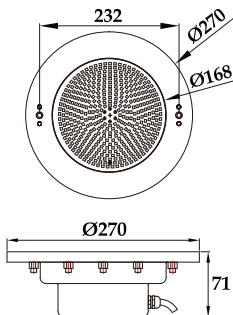

Recessed LED Pool Light

Recessed PHJ-RC-SS195K

Product Details

IP Rating
IP 68

Body Material
Stainless Steel 316/304

Lens Material
6mm thickness
tempered glass

Light Source
CREE

Color Temperature
2800K 4000K
6000K

Emitting Color
RGB RGBW

Body Color
Stainless Gold
Steel Black Blue

Optional Dimmer
DALI 0/1-10V
DMX512

Model	PHJ-RC-SS195K	Power	18W 35W	Voltage	12V/24V AC/DC	Beam Angle	60°
--------------	---------------	--------------	---------	----------------	---------------	-------------------	-----

PHJ-RC-SS270S

PHJ-RC-SS270H

Recessed PHJ-RC-SS270S
PHJ-RC-SS270H

Product Details

Models are divided into S/H according to different types of light source

IP Rating
IP 68

Body Material
Stainless Steel 316/304