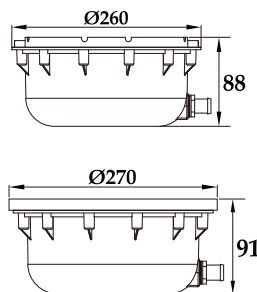

Emitting Color
RGB RGBW

Body Color
Stainless Gold
Steel Black Blue

Optional Dimmer
DALI 0/1-10V
DMX512

Model	PHJ-RC-SS195K	Power	18W 35W	Voltage	12V/24V AC/DC	Beam Angle	60°
--------------	---------------	--------------	---------	----------------	---------------	-------------------	-----

PHJ-RC-SS270S

PHJ-RC-SS270H

Recessed PHJ-RC-SS270S
PHJ-RC-SS270H

Product Details

Models are divided into S/H according to different types of light source

IP Rating
IP 68

Body Material
Stainless Steel 316/304