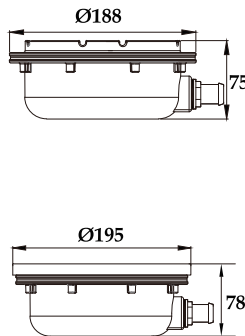

Recessed LED Pool Light

Recessed PHJ-RC-SS195K

Product Details

IP Rating
IP 68

Body Material
Stainless Steel 316/304

Lens Material
6mm thickness
tempered glass

Light Source
CREE

Color Temperature
2800K 4000K
6000K

Emitting Color
RGB RGBW

Body Color
Stainless Gold
Steel Black Blue

Optional Dimmer
DALI 0/1-10V
DMX512

Model	PHJ-RC-SS195K	Power	18W 35W	Voltage	12V/24V AC/DC	Beam Angle	60°
--------------	---------------	--------------	---------	----------------	---------------	-------------------	-----

PHJ-RC-SS270S

PHJ-RC-SS270H

Recessed PHJ-RC-SS270S
PHJ-RC-SS270H

Product Details

Models are divided into S/H according to different types of light source

IP Rating
IP 68

Body Material
Stainless Steel 316/304