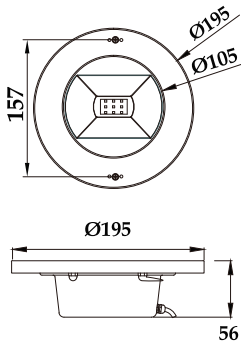

Recessed LED Pool Light

Recessed PHJ-RC-SS195K

Product Details

IP Rating
IP 68

Body Material
Stainless Steel 316/304

Lens Material
6mm thickness
tempered glass

Light Source
CREE

Color Temperature
2800K 4000K
6000K

Emitting Color
RGB RGBW

Body Color
Stainless Gold
Steel Black Blue

Optional Dimmer
DALI 0/1-10V
DMX512

Model	PHJ-RC-SS195K	Power	18W 35W	Voltage	12V/24V AC/DC	Beam Angle	60°
--------------	---------------	--------------	---------	----------------	---------------	-------------------	-----

PHJ-RC-SS270S

PHJ-RC-SS270H

Recessed PHJ-RC-SS270S
PHJ-RC-SS270H

Product Details

Models are divided into S/H according to different types of light source

IP Rating
IP 68

Body Material
Stainless Steel 316/304