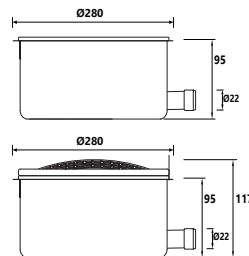

PHJ-RC-SS258H

**Recessed
PHJ-RC-SS258S
PHJ-RC-SS258H**

Product Details Models are divided into S/H according to different types of light source

- **IP Rating**
  IP 68
- **Body Material**
  Stainless Steel 316/304
- **Lens Material**
  PC
- **Color Temperature**
  2800K 4000K 6000K
- **Emitting Color**
  RGB RGBW
- **Optional Dimmer**
  DALI 0/1-10V

Model	Power	Voltage	Light Source	Beam Angle
PHJ-RC-SS258S	18W 25W 35W	12V/24V AC/DC	SMD Epistar	120°
PHJ-RC-SS258H	18W 25W 35W	12V/24V AC/DC	CREE	45°