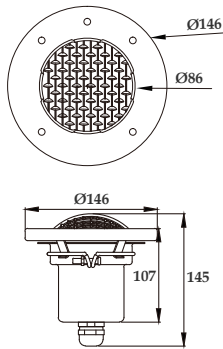

**Recessed
LED Pool Light**

PHJ-RC-SS146S

PHJ-RC-SS146H

**Recessed
PHJ-RC-SS146S
PHJ-RC-SS146H**

Product Details Models are divided into S/H according to different types of light source

-  **IP Rating**
IP 68
-  **Body Material**
Stainless Steel 316/304
-  **Lens Material**
8mm thickness tempered glass
-  **Color Temperature**
2800K 4000K 6000K
-  **Emitting Color**
RGB RGBW
-  **Optional Dimmer**
DALI 0/1-10V

Model	Power	Voltage	Light Source	Beam Angle
PHJ-RC-SS146S	12W	12V/24V AC/DC	SMD Epistar	120°
PHJ-RC-SS146H	9W 18W 25W	12V/24V AC/DC	CREE	45°

PHJ-RC-SS258S

PHJ-RC-SS258H

**Recessed
PHJ-RC-SS258S
PHJ-RC-SS258H**

Product Details Models are divided into S/H according to different types of light source

-  **IP Rating**
IP 68
-  **Body Material**
Stainless Steel 316/304
-  **Lens Material**
PC
-  **Color Temperature**
2800K 4000K 6000K
-  **Emitting Color**
RGB RGBW
-  **Optional Dimmer**
DALI 0/1-10V

Model	Power	Voltage	Light Source	Beam Angle
PHJ-RC-SS258S	18W 25W 35W	12V/24V AC/DC	SMD Epistar	120°
PHJ-RC-SS258H	18W 25W 35W	12V/24V AC/DC	CREE	45°