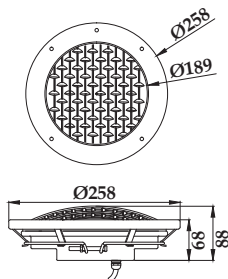

**Recessed
LED Pool Light**

PHJ-RC-SS146S

PHJ-RC-SS146H

**Recessed
PHJ-RC-SS146S
PHJ-RC-SS146H**

Product Details Models are divided into S/H according to different types of light source

-  **IP Rating**
IP 68
-  **Body Material**
Stainless Steel 316/304
-  **Lens Material**
8mm thickness tempered glass
-  **Color Temperature**
2800K 4000K 6000K
-  **Emitting Color**
RGB RGBW
-  **Optional Dimmer**
DALI 0/1-10V

Model	Power	Voltage	Light Source	Beam Angle
PHJ-RC-SS146S	12W	12V/24V AC/DC	SMD Epistar	120°
PHJ-RC-SS146H	9W 18W 25W	12V/24V AC/DC	CREE	45°

PHJ-RC-SS258S

PHJ-RC-SS258H

**Recessed
PHJ-RC-SS258S
PHJ-RC-SS258H**

Product Details Models are divided into S/H according to different types of light source

-  **IP Rating**
IP 68
-  **Body Material**
Stainless Steel 316/304
-  **Lens Material**
PC
-  **Color Temperature**
2800K 4000K 6000K
-  **Emitting Color**
RGB RGBW
-  **Optional Dimmer**
DALI 0/1-10V

Model	Power	Voltage	Light Source	Beam Angle
PHJ-RC-SS258S	18W 25W 35W	12V/24V AC/DC	SMD Epistar	120°
PHJ-RC-SS258H	18W 25W 35W	12V/24V AC/DC	CREE	45°