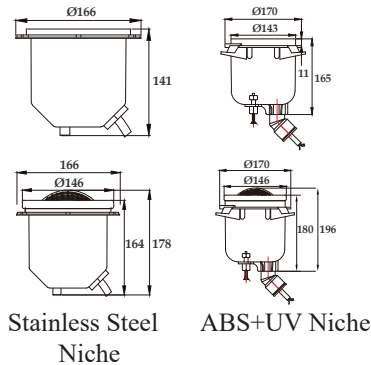

**Recessed
LED Pool Light**

PHJ-RC-SS146S

PHJ-RC-SS146H

**Recessed
PHJ-RC-SS146S
PHJ-RC-SS146H**

Product Details Models are divided into S/H according to different types of light source

-  **IP Rating**
IP 68
-  **Body Material**
Stainless Steel 316/304
-  **Lens Material**
8mm thickness tempered glass
-  **Color Temperature**
2800K 4000K 6000K
-  **Emitting Color**
RGB RGBW
-  **Optional Dimmer**
DALI 0/1-10V

Model	Power	Voltage	Light Source	Beam Angle
PHJ-RC-SS146S	12W	12V/24V AC/DC	SMD Epistar	120°
PHJ-RC-SS146H	9W 18W 25W	12V/24V AC/DC	CREE	45°

PHJ-RC-SS258S

PHJ-RC-SS258H

**Recessed
PHJ-RC-SS258S
PHJ-RC-SS258H**

Product Details Models are divided into S/H according to different types of light source

-  **IP Rating**
IP 68
-  **Body Material**
Stainless Steel 316/304
-  **Lens Material**
PC
-  **Color Temperature**
2800K 4000K 6000K
-  **Emitting Color**
RGB RGBW
-  **Optional Dimmer**
DALI 0/1-10V

Model	Power	Voltage	Light Source	Beam Angle
PHJ-RC-SS258S	18W 25W 35W	12V/24V AC/DC	SMD Epistar	120°
PHJ-RC-SS258H	18W 25W 35W	12V/24V AC/DC	CREE	45°