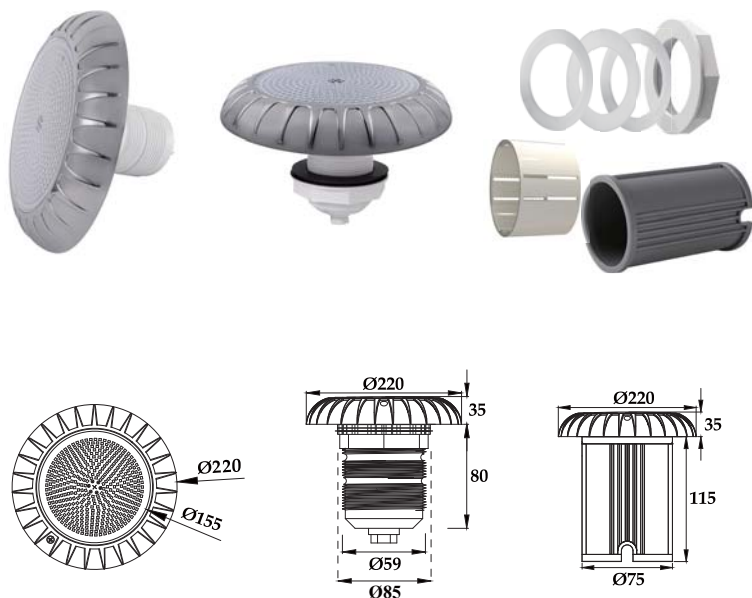

LED Pool Light for Fiberglass Pool & Concrete Pool

Fiberglass Pool&Concrete Pool PHJ-FC-SS220-2

Product Details

-  **IP Rating**
IP 68
-  **Body Material**
Stainless Steel 316/304
-  **Lens Material**
PC
-  **Light Source**
SMD Epistar
-  **Color Temperature**
2800K 4000K
6000K
-  **Emitting Color**
RGB RGBW
-  **Optional Dimmer**
DALI 0/1-10V
-  **Technology**
Resin Filled

Model	PHJ-FC-SS220-2	Power	18W 25W 35W	Voltage	12V/24V AC/DC	Beam Angle	120°
--------------	----------------	--------------	-------------	----------------	---------------	-------------------	------

Fiberglass Pool&Concrete Pool PHJ-FC-PC220-2

Product Details

-  **IP Rating**
IP 68
-  **Body Material**
ABS+UV
-  **Lens Material**
PC
-  **Light Source**
SMD Epistar
-  **Color Temperature**
2800K 4000K
6000K
-  **Emitting Color**
RGB RGBW
-  **Optional Dimmer**
DALI 0/1-10V
-  **Technology**
Resin Filled

Model	PHJ-FC-PC220-2	Power	18W 25W 35W	Voltage	12V/24V AC/DC	Beam Angle	120°
--------------	----------------	--------------	-------------	----------------	---------------	-------------------	------