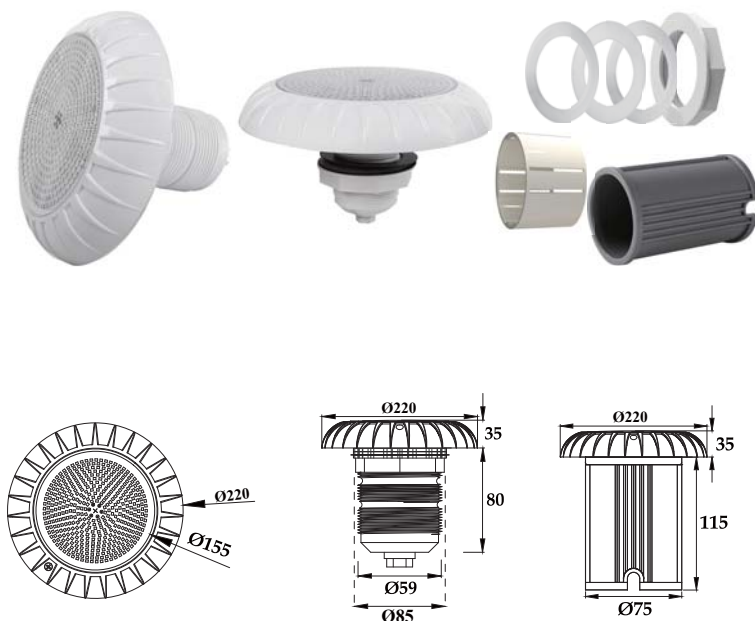

LED Pool Light for Fiberglass Pool & Concrete Pool

Fiberglass Pool&Concrete Pool PHJ-FC-SS220-2

Product Details

-  **IP Rating**
IP 68
-  **Body Material**
Stainless Steel 316/304
-  **Lens Material**
PC
-  **Light Source**
SMD Epistar
-  **Color Temperature**
2800K 4000K
6000K
-  **Emitting Color**
RGB RGBW
-  **Optional Dimmer**
DALI 0/1-10V
-  **Technology**
Resin Filled

Model	PHJ-FC-SS220-2	Power	18W 25W 35W	Voltage	12V/24V AC/DC	Beam Angle	120°
--------------	----------------	--------------	-------------	----------------	---------------	-------------------	------

Fiberglass Pool&Concrete Pool PHJ-FC-PC220-2

Product Details

-  **IP Rating**
IP 68
-  **Body Material**
ABS+UV
-  **Lens Material**
PC
-  **Light Source**
SMD Epistar
-  **Color Temperature**
2800K 4000K
6000K
-  **Emitting Color**
RGB RGBW
-  **Optional Dimmer**
DALI 0/1-10V
-  **Technology**
Resin Filled

Model	PHJ-FC-PC220-2	Power	18W 25W 35W	Voltage	12V/24V AC/DC	Beam Angle	120°
--------------	----------------	--------------	-------------	----------------	---------------	-------------------	------