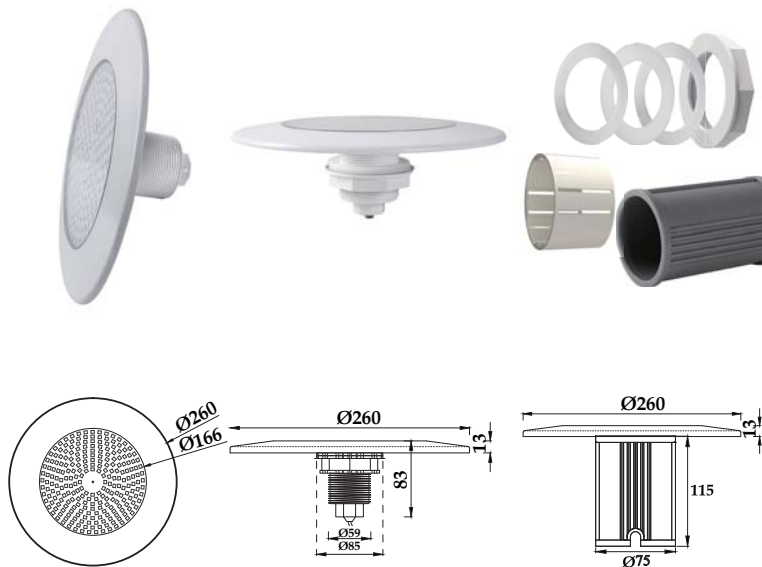

LED Pool Light
for Fiberglass Pool & Concrete Pool

Fiberglass Pool&Concrete Pool
PHJ-FC-PC260-1.5

Product Details

-  **IP Rating**
IP 68
-  **Body Material**
ABS+UV
-  **Lens Material**
PC
-  **Light Source**
SMD Epistar
-  **Color Temperature**
2800K 4000K
6000K
-  **Emitting Color**
RGB RGBW
-  **Optional Dimmer**
DALI 0/1-10V
-  **Technology**
Resin Filled

Model	PHJ-FC-PC260-1.5	Power	12W 18W	Voltage	12V/24V AC/DC	Beam Angle	120°
--------------	------------------	--------------	---------	----------------	---------------	-------------------	------

Fiberglass Pool&Concrete Pool
PHJ-FC-PC260-2

Product Details

-  **IP Rating**
IP 68
-  **Body Material**
ABS+UV
-  **Lens Material**
PC
-  **Light Source**
SMD Epistar
-  **Color Temperature**
2800K 4000K
6000K
-  **Emitting Color**
RGB RGBW
-  **Optional Dimmer**
DALI 0/1-10V
-  **Technology**
Resin Filled

Model	PHJ-FC-PC260-2	Power	18W 25W 35W 40W	Voltage	12V/24V AC/DC	Beam Angle	120°
--------------	----------------	--------------	-----------------	----------------	---------------	-------------------	------