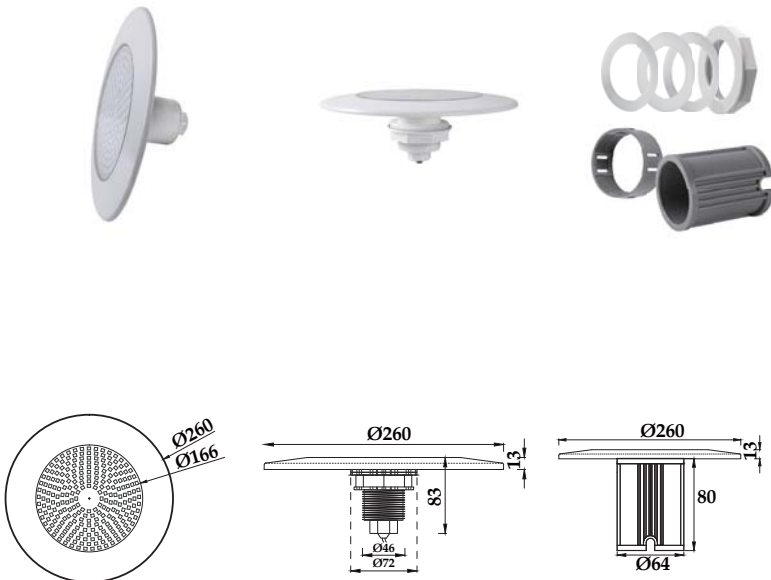

LED Pool Light
for Fiberglass Pool & Concrete Pool

Fiberglass Pool&Concrete Pool
PHJ-FC-PC260-1.5

Product Details

-  **IP Rating**
IP 68
-  **Body Material**
ABS+UV
-  **Lens Material**
PC
-  **Light Source**
SMD Epistar
-  **Color Temperature**
2800K 4000K
6000K
-  **Emitting Color**
RGB RGBW
-  **Optional Dimmer**
DALI 0/1-10V
-  **Technology**
Resin Filled

Model	PHJ-FC-PC260-1.5	Power	12W 18W	Voltage	12V/24V AC/DC	Beam Angle	120°
--------------	------------------	--------------	---------	----------------	---------------	-------------------	------

Fiberglass Pool&Concrete Pool
PHJ-FC-PC260-2

Product Details

-  **IP Rating**
IP 68
-  **Body Material**
ABS+UV
-  **Lens Material**
PC
-  **Light Source**
SMD Epistar
-  **Color Temperature**
2800K 4000K
6000K
-  **Emitting Color**
RGB RGBW
-  **Optional Dimmer**
DALI 0/1-10V
-  **Technology**
Resin Filled