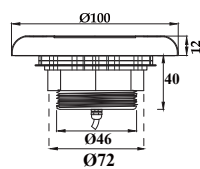

LED Pool Light
for Fiberglass Pool & Concrete Pool

Fiberglass Pool&Concrete Pool
PHJ-FC-SS75-1.5

Product Details

-  **IP Rating**
IP 68
-  **Body Material**
Stainless Steel 316/304
-  **Lens Material**
6mm thickness
tempered glass
-  **Light Source**
CREE
-  **Color Temperature**
2800K 4000K
6000K
-  **Emitting Color**
RGB RGBW
-  **Optional Dimmer**
DALI 0/1-10V

Model	PHJ-FC-SS75-1.5	Power	3W 6W 9W	Voltage	12V/24V AC/DC	Beam Angle	120°
--------------	-----------------	--------------	----------	----------------	---------------	-------------------	------

Fiberglass Pool&Concrete Pool
PHJ-FC-SS100-1.5

Product Details

-  **IP Rating**
IP 68
-  **Body Material**
Stainless Steel 316/304
-  **Lens Material**
PC
-  **Light Source**
CREE
-  **Color Temperature**
2800K 4000K
6000K
-  **Emitting Color**
RGB
-  **Body Color**
Stainless Gold Black Blue
Steel
-  **Optional Dimmer**
DALI 0/1-10V
-  **Technology**
Resin Filled