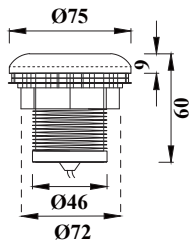

LED Pool Light
for Fiberglass Pool & Concrete Pool

Fiberglass Pool&Concrete Pool
PHJ-FC-SS75-1.5

Product Details

-  **IP Rating**
IP 68
-  **Body Material**
Stainless Steel 316/304
-  **Lens Material**
6mm thickness
tempered glass
-  **Light Source**
CREE
-  **Color Temperature**
2800K 4000K
6000K
-  **Emitting Color**
RGB RGBW
-  **Optional Dimmer**
DALI 0/1-10V

Model	PHJ-FC-SS75-1.5	Power	3W 6W 9W	Voltage	12V/24V AC/DC	Beam Angle	120°
--------------	-----------------	--------------	----------	----------------	---------------	-------------------	------

Fiberglass Pool&Concrete Pool
PHJ-FC-SS100-1.5

Product Details

-  **IP Rating**
IP 68
-  **Body Material**
Stainless Steel 316/304
-  **Lens Material**
PC
-  **Light Source**
CREE
-  **Color Temperature**
2800K 4000K
6000K
-  **Emitting Color**
RGB
-  **Body Color**
Stainless Gold Black Blue
Steel
-  **Optional Dimmer**
DALI 0/1-10V
-  **Technology**
Resin Filled