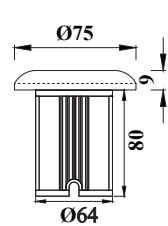

LED Pool Light
for Fiberglass Pool & Concrete Pool

Fiberglass Pool&Concrete Pool
PHJ-FC-SS75-1.5

Product Details

-  **IP Rating**
IP 68
-  **Body Material**
Stainless Steel 316/304
-  **Lens Material**
6mm thickness
tempered glass
-  **Light Source**
CREE
-  **Color Temperature**
2800K 4000K
6000K
-  **Emitting Color**
RGB RGBW
-  **Optional Dimmer**
DALI 0/1-10V

Model	PHJ-FC-SS75-1.5	Power	3W 6W 9W	Voltage	12V/24V AC/DC	Beam Angle	120°
--------------	-----------------	--------------	----------	----------------	---------------	-------------------	------

Fiberglass Pool&Concrete Pool
PHJ-FC-SS100-1.5

Product Details

-  **IP Rating**
IP 68
-  **Body Material**
Stainless Steel 316/304
-  **Lens Material**
PC
-  **Light Source**
CREE
-  **Color Temperature**
2800K 4000K
6000K
-  **Emitting Color**
RGB
-  **Body Color**
Stainless Gold Black Blue
Steel
-  **Optional Dimmer**
DALI 0/1-10V
-  **Technology**
Resin Filled

Model	PHJ-FC-SS100-1.5	Power	10W 18W 35W	Voltage	12V/24V DC	Beam Angle	120°
--------------	------------------	--------------	-------------	----------------	------------	-------------------	------