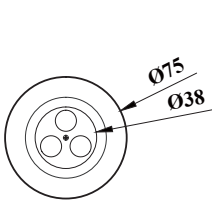

LED Pool Light
for Fiberglass Pool & Concrete Pool

Fiberglass Pool&Concrete Pool
PHJ-FC-SS75-1.5

Product Details

-  **IP Rating**
IP 68
-  **Body Material**
Stainless Steel 316/304
-  **Lens Material**
6mm thickness
tempered glass
-  **Light Source**
CREE
-  **Color Temperature**
2800K 4000K
6000K
-  **Emitting Color**
RGB RGBW
-  **Optional Dimmer**
DALI 0/1-10V

Model	PHJ-FC-SS75-1.5	Power	3W 6W 9W	Voltage	12V/24V AC/DC	Beam Angle	120°
--------------	-----------------	--------------	----------	----------------	---------------	-------------------	------

Fiberglass Pool&Concrete Pool
PHJ-FC-SS100-1.5

Product Details

-  **IP Rating**
IP 68
-  **Body Material**
Stainless Steel 316/304
-  **Lens Material**
PC
-  **Light Source**
CREE
-  **Color Temperature**
2800K 4000K
6000K
-  **Emitting Color**
RGB
-  **Body Color**
Stainless Gold Black Blue
Steel
-  **Optional Dimmer**
DALI 0/1-10V
-  **Technology**
Resin Filled

Model	PHJ-FC-SS100-1.5	Power	10W 18W 35W	Voltage	12V/24V DC	Beam Angle	120°
--------------	------------------	--------------	-------------	----------------	------------	-------------------	------