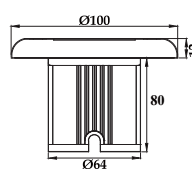

LED Pool Light
for Fiberglass Pool & Concrete Pool

Fiberglass Pool&Concrete Pool
PHJ-FC-SS75-1.5

Product Details

-  **IP Rating**
IP 68
-  **Body Material**
Stainless Steel 316/304
-  **Lens Material**
6mm thickness
tempered glass
-  **Light Source**
CREE
-  **Color Temperature**
2800K 4000K
6000K
-  **Emitting Color**
RGB RGBW
-  **Optional Dimmer**
DALI 0/1-10V

Model	PHJ-FC-SS75-1.5	Power	3W 6W 9W	Voltage	12V/24V AC/DC	Beam Angle	120°
--------------	-----------------	--------------	----------	----------------	---------------	-------------------	------

Fiberglass Pool&Concrete Pool
PHJ-FC-SS100-1.5

Product Details

-  **IP Rating**
IP 68
-  **Body Material**
Stainless Steel 316/304
-  **Lens Material**
PC
-  **Light Source**
CREE
-  **Color Temperature**
2800K 4000K
6000K
-  **Emitting Color**
RGB
-  **Body Color**
Stainless Gold Black Blue
Steel
-  **Optional Dimmer**
DALI 0/1-10V
-  **Technology**
Resin Filled

Model	PHJ-FC-SS100-1.5	Power	10W 18W 35W	Voltage	12V/24V DC	Beam Angle	120°
--------------	------------------	--------------	-------------	----------------	------------	-------------------	------