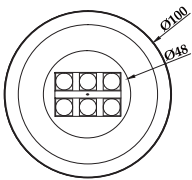

LED Pool Light
for Fiberglass Pool & Concrete Pool

Fiberglass Pool&Concrete Pool
PHJ-FC-SS75-1.5

Product Details

-  **IP Rating**
IP 68
-  **Body Material**
Stainless Steel 316/304
-  **Lens Material**
6mm thickness
tempered glass
-  **Light Source**
CREE
-  **Color Temperature**
2800K 4000K
6000K
-  **Emitting Color**
RGB RGBW
-  **Optional Dimmer**
DALI 0/1-10V

Model	PHJ-FC-SS75-1.5	Power	3W 6W 9W	Voltage	12V/24V AC/DC	Beam Angle	120°
--------------	-----------------	--------------	----------	----------------	---------------	-------------------	------

Fiberglass Pool&Concrete Pool
PHJ-FC-SS100-1.5

Product Details

-  **IP Rating**
IP 68
-  **Body Material**
Stainless Steel 316/304
-  **Lens Material**
PC
-  **Light Source**
CREE
-  **Color Temperature**
2800K 4000K
6000K
-  **Emitting Color**
RGB
-  **Body Color**
Stainless Gold Black Blue
Steel
-  **Optional Dimmer**
DALI 0/1-10V
-  **Technology**
Resin Filled