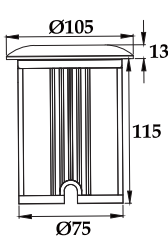

Model	PHJ-FC-SS100-2	Power	10W 18W 35W	Voltage	12V/24V DC	Beam Angle	120°
--------------	----------------	--------------	-------------	----------------	------------	-------------------	------

PHJ-FC-SS105-2S PHJ-FC-SS105-2H PHJ-FC-SS105-2C

Fiberglass Pool&Concrete Pool PHJ-FC-SS105-2S PHJ-FC-SS105-2H PHJ-FC-SS105-2C

Product Details

Models are divided into S/H/C according to different types of light source

-  **IP Rating**
IP 68
-  **Body Material**
Stainless Steel 316/304
-  **Lens Material**
8mm thickness
tempered glass
-  **Color Temperature**
2800K 4000K
6000K
-  **Emitting Color**
RGB RGBW
-  **Body Color**
Stainless Gold Black Blue
Steel
-  **Optional Dimmer**
DALI 0/1-10V