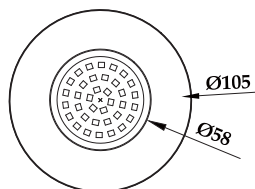

LED Pool Light for Fiberglass Pool & Concrete Pool

Fiberglass Pool&Concrete Pool PHJ-FC-SS100-2

Product Details

-  **IP Rating**
IP 68
-  **Body Material**
Stainless Steel 316/304
-  **Lens Material**
PC
-  **Light Source**
CREE
-  **Color Temperature**
2800K 4000K
6000K
-  **Emitting Color**
RGB
-  **Body Color**
Stainless Gold Black Blue
Steel
-  **Optional Dimmer**
DALI 0/1-10V
-  **Technology**
Resin Filled

Model	PHJ-FC-SS100-2	Power	10W 18W 35W	Voltage	12V/24V DC	Beam Angle	120°
--------------	----------------	--------------	-------------	----------------	------------	-------------------	------

PHJ-FC-SS105-2S PHJ-FC-SS105-2H PHJ-FC-SS105-2C

Fiberglass Pool&Concrete Pool PHJ-FC-SS105-2S PHJ-FC-SS105-2H PHJ-FC-SS105-2C

Product Details

Models are divided into S/H/C according to different types of light source

-  **IP Rating**
IP 68
-  **Body Material**
Stainless Steel 316/304
-  **Lens Material**
8mm thickness
tempered glass
-  **Color Temperature**
2800K 4000K
6000K
-  **Emitting Color**
RGB RGBW
-  **Body Color**
Stainless Gold Black Blue
Steel
-  **Optional Dimmer**
DALI 0/1-10V