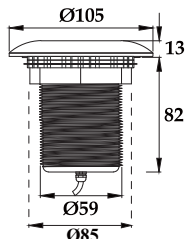

LED Pool Light for Fiberglass Pool & Concrete Pool

Fiberglass Pool&Concrete Pool PHJ-FC-SS100-2

Product Details

-  **IP Rating**
IP 68
-  **Body Material**
Stainless Steel 316/304
-  **Lens Material**
PC
-  **Light Source**
CREE
-  **Color Temperature**
2800K 4000K
6000K
-  **Emitting Color**
RGB
-  **Body Color**
Stainless Gold Black Blue
Steel
-  **Optional Dimmer**
DALI 0/1-10V
-  **Technology**
Resin Filled

Model	PHJ-FC-SS100-2	Power	10W 18W 35W	Voltage	12V/24V DC	Beam Angle	120°
--------------	----------------	--------------	-------------	----------------	------------	-------------------	------

PHJ-FC-SS105-2S PHJ-FC-SS105-2H PHJ-FC-SS105-2C

Fiberglass Pool&Concrete Pool PHJ-FC-SS105-2S PHJ-FC-SS105-2H PHJ-FC-SS105-2C

Product Details

Models are divided into S/H/C according to different types of light source

-  **IP Rating**
IP 68
-  **Body Material**
Stainless Steel 316/304
-  **Lens Material**
8mm thickness
tempered glass
-  **Color Temperature**
2800K 4000K
6000K
-  **Emitting Color**
RGB RGBW
-  **Body Color**
Stainless Gold Black Blue
Steel
-  **Optional Dimmer**
DALI 0/1-10V