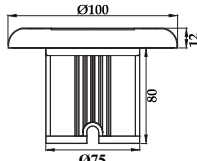

LED Pool Light for Fiberglass Pool & Concrete Pool

Fiberglass Pool&Concrete Pool PHJ-FC-SS100-2

Product Details

-  **IP Rating**
IP 68
-  **Body Material**
Stainless Steel 316/304
-  **Lens Material**
PC
-  **Light Source**
CREE
-  **Color Temperature**
2800K 4000K
6000K
-  **Emitting Color**
RGB
-  **Body Color**
Stainless Gold Black Blue
Steel
-  **Optional Dimmer**
DALI 0/1-10V
-  **Technology**
Resin Filled

Model	PHJ-FC-SS100-2	Power	10W 18W 35W	Voltage	12V/24V DC	Beam Angle	120°
--------------	----------------	--------------	-------------	----------------	------------	-------------------	------

PHJ-FC-SS105-2S PHJ-FC-SS105-2H PHJ-FC-SS105-2C

Fiberglass Pool&Concrete Pool PHJ-FC-SS105-2S PHJ-FC-SS105-2H PHJ-FC-SS105-2C

Product Details

Models are divided into S/H/C according to different types of light source

-  **IP Rating**
IP 68
-  **Body Material**
Stainless Steel 316/304
-  **Lens Material**
8mm thickness
tempered glass
-  **Color Temperature**
2800K 4000K
6000K
-  **Emitting Color**
RGB RGBW
-  **Body Color**
Stainless Gold Black Blue
Steel
-  **Optional Dimmer**
DALI 0/1-10V