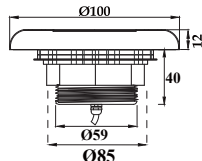

LED Pool Light for Fiberglass Pool & Concrete Pool

Fiberglass Pool&Concrete Pool PHJ-FC-SS100-2

Product Details

-  **IP Rating**
IP 68
-  **Body Material**
Stainless Steel 316/304
-  **Lens Material**
PC
-  **Light Source**
CREE
-  **Color Temperature**
2800K 4000K
6000K
-  **Emitting Color**
RGB
-  **Body Color**
Stainless Gold Black Blue
Steel
-  **Optional Dimmer**
DALI 0/1-10V
-  **Technology**
Resin Filled

Model	PHJ-FC-SS100-2	Power	10W 18W 35W	Voltage	12V/24V DC	Beam Angle	120°
--------------	----------------	--------------	-------------	----------------	------------	-------------------	------

PHJ-FC-SS105-2S PHJ-FC-SS105-2H PHJ-FC-SS105-2C

Fiberglass Pool&Concrete Pool PHJ-FC-SS105-2S PHJ-FC-SS105-2H PHJ-FC-SS105-2C

Product Details

Models are divided into S/H/C according to different types of light source

-  **IP Rating**
IP 68
-  **Body Material**
Stainless Steel 316/304
-  **Lens Material**
8mm thickness
tempered glass
-  **Color Temperature**
2800K 4000K
6000K
-  **Emitting Color**
RGB RGBW
-  **Body Color**
Stainless Gold Black Blue
Steel
-  **Optional Dimmer**
DALI 0/1-10V