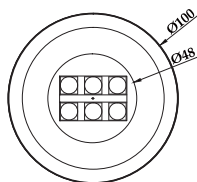

LED Pool Light for Fiberglass Pool & Concrete Pool

Fiberglass Pool&Concrete Pool PHJ-FC-SS100-2

Product Details

-  **IP Rating**
IP 68
-  **Body Material**
Stainless Steel 316/304
-  **Lens Material**
PC
-  **Light Source**
CREE
-  **Color Temperature**
2800K 4000K
6000K
-  **Emitting Color**
RGB
-  **Body Color**
Stainless Gold Black Blue
Steel
-  **Optional Dimmer**
DALI 0/1-10V
-  **Technology**
Resin Filled

Model	PHJ-FC-SS100-2	Power	10W 18W 35W	Voltage	12V/24V DC	Beam Angle	120°
--------------	----------------	--------------	-------------	----------------	------------	-------------------	------

PHJ-FC-SS105-2S PHJ-FC-SS105-2H PHJ-FC-SS105-2C

Fiberglass Pool&Concrete Pool PHJ-FC-SS105-2S PHJ-FC-SS105-2H PHJ-FC-SS105-2C

Product Details

Models are divided into S/H/C according to different types of light source

-  **IP Rating**
IP 68
-  **Body Material**
Stainless Steel 316/304
-  **Lens Material**
8mm thickness
tempered glass
-  **Color Temperature**
2800K 4000K
6000K
-  **Emitting Color**
RGB RGBW
-  **Body Color**
Stainless Gold Black Blue
Steel
-  **Optional Dimmer**
DALI 0/1-10V