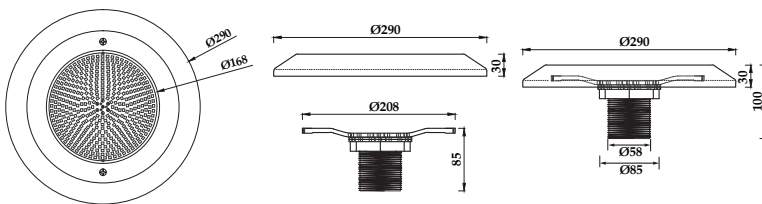

LED Pool Light for Fiberglass Pool

For Fiberglass Pool PHJ-FG-SS270

Product Details

-  **IP Rating**
IP 68
-  **Body Material**
Stainless Steel 316/304
-  **Lens Material**
PC
-  **Light Source**
SMD Epistar
-  **Color Temperature**
2800K 4000K
6000K
-  **Emitting Color**
RGB RGBW
-  **Optional Dimmer**
DALI 1-10V
-  **Technology**
Resin Filled

Model	PHJ-FG-SS270	Power	18W 25W 35W 40W	Voltage	12V/24V AC/DC	Beam Angle	120°
--------------	--------------	--------------	-----------------	----------------	---------------	-------------------	------

For Fiberglass Pool PHJ-FG-SS290

Product Details

-  **IP Rating**
IP 68
-  **Body Material**
Stainless Steel 316/304
-  **Lens Material**
PC
-  **Light Source**
SMD Epistar
-  **Color Temperature**
2800K 4000K
6000K
-  **Emitting Color**
RGB RGBW
-  **Optional Dimmer**
DALI 1-10V
-  **Technology**
Resin Filled

Model	PHJ-FG-SS290	Power	18W 25W 35W 40W	Voltage	12V/24V AC/DC	Beam Angle	120°
--------------	--------------	--------------	-----------------	----------------	---------------	-------------------	------