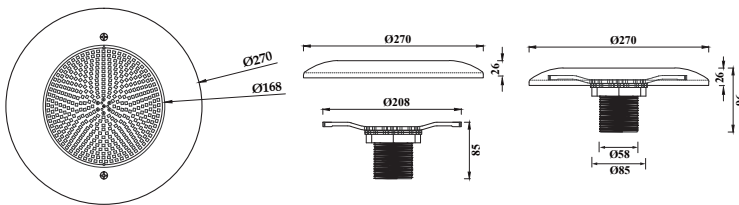

LED Pool Light for Fiberglass Pool

For Fiberglass Pool PHJ-FG-SS270

Product Details

-  **IP Rating**
IP 68
-  **Body Material**
Stainless Steel 316/304
-  **Lens Material**
PC
-  **Light Source**
SMD Epistar
-  **Color Temperature**
2800K 4000K
6000K
-  **Emitting Color**
RGB RGBW
-  **Optional Dimmer**
DALI 1-10V
-  **Technology**
Resin Filled

Model	PHJ-FG-SS270	Power	18W 25W 35W 40W	Voltage	12V/24V AC/DC	Beam Angle	120°
--------------	--------------	--------------	-----------------	----------------	---------------	-------------------	------

For Fiberglass Pool PHJ-FG-SS290

Product Details

-  **IP Rating**
IP 68
-  **Body Material**
Stainless Steel 316/304
-  **Lens Material**
PC
-  **Light Source**
SMD Epistar
-  **Color Temperature**
2800K 4000K
6000K
-  **Emitting Color**
RGB RGBW
-  **Optional Dimmer**
DALI 1-10V
-  **Technology**
Resin Filled

Model	PHJ-FG-SS290	Power	18W 25W 35W 40W	Voltage	12V/24V AC/DC	Beam Angle	120°
--------------	--------------	--------------	-----------------	----------------	---------------	-------------------	------