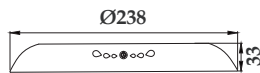

**Wall-Mount
PHJ-WM-SS238**

Product Details

IP Rating
IP 68

Body Material
Stainless Steel 316/304

Lens Material
PC

Light Source
SMD Epistar

Color Temperature
2800K 4000K
6000K

Emitting Color
RGB RGBW

Optional Dimmer
DALI 0/1-10V

Model	PHJ-WM-SS238	Power	12W 18W 25W	Voltage	12V/24V AC/DC	Beam Angle	120°