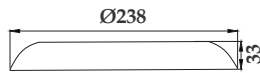

**Wall-Mount  
LED Pool Light**

**Wall-Mount  
PHJ-WM-SS238**

**Product Details**

**IP Rating**  
IP 68

**Body Material**  
Stainless Steel 316/304

**Lens Material**  
PC

**Light Source**  
SMD Epistar

**Color Temperature**  
2800K 4000K  
6000K