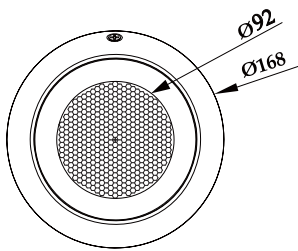

Wall-Mount
LED Pool Light

Wall-Mount
PHJ-WM-SS168

Product Details

For high temperature pool

IP Rating
IP 68

Body Material
Stainless Steel 316/304

Lens Material
PC

Light Source
SMD Epistar

Color Temperature
2800K 4000K
6000K

Emitting Color
RGB RGBW

Optional Dimmer
DALI 0/1-10V

Working Temperature
-20°C ~ 55°C

Model	PHJ-WM-SS168	Power	6W 12W	Voltage	12V/24V AC/DC	Beam Angle	120°
--------------	--------------	--------------	--------	----------------	---------------	-------------------	------

PHJ-WM-SS230S

PHJ-WM-SS230H

Wall-Mount
PHJ-WM-SS230S
PHJ-WM-SS230H

Product Details

Models are divided into S/H according to different types of light source

IP Rating
IP 68

Body Material
Stainless Steel 316/304

Lens Material
PC

Color Temperature
2800K 4000K
6000K

Emitting Color
RGB RGBW

Optional Dimmer
DALI 0/1-10V
DMX512

Face Ring
Blue/White

Model	Power	Voltage	Light Source	Beam Angle
PHJ-WM-SS230S	7W 12W 18W	12V/24V AC/DC	SMD Epistar	120°
PHJ-WM-SS230H	9W 12W 18W	12V/24V AC/DC	CREE	45°