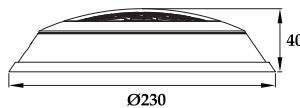

Wall-Mount
LED Pool Light

Wall-Mount
PHJ-WM-SS168

Product Details

For high temperature pool

IP Rating
IP 68

Body Material
Stainless Steel 316/304

Lens Material
PC

Light Source
SMD Epistar

Color Temperature
2800K 4000K
6000K

Emitting Color
RGB RGBW

Optional Dimmer
DALI 0/1-10V

Working Temperature
-20°C ~ 55°C

Model	PHJ-WM-SS168	Power	6W 12W	Voltage	12V/24V AC/DC	Beam Angle	120°

PHJ-WM-SS230S

PHJ-WM-SS230H

Wall-Mount
PHJ-WM-SS230S
PHJ-WM-SS230H

Product Details

Models are divided into S/H according to different types of light source

IP Rating
IP 68

Body Material
Stainless Steel 316/304

Lens Material
PC

Color Temperature
2800K 4000K
6000K

Emitting Color
RGB RGBW

Optional Dimmer
DALI 0/1-10V
DMX512

Face Ring
Blue/White

Model	Power	Voltage	Light Source	Beam Angle
PHJ-WM-SS230S	7W 12W 18W	12V/24V AC/DC	SMD Epistar	120°
PHJ-WM-SS230H	9W 12W 18W	12V/24V AC/DC	CREE	45°