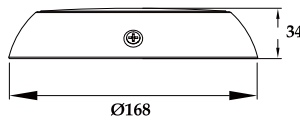

Wall-Mount
LED Pool Light