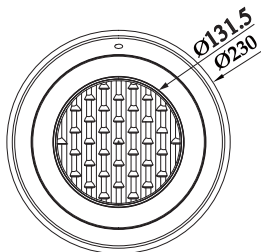

Wall-Mount
LED Pool Light

Wall-Mount
PHJ-WM-SS168

Product Details

For high temperature pool

IP Rating
IP 68

Body Material
Stainless Steel 316/304

Lens Material
PC

Light Source
SMD Epistar

Color Temperature
2800K 4000K
6000K

Emitting Color
RGB RGBW

Optional Dimmer
DALI 0/1-10V

Working Temperature
-20°C ~ 55°C

Model	PHJ-WM-SS168	Power	6W 12W	Voltage	12V/24V AC/DC	Beam Angle	120°
--------------	--------------	--------------	--------	----------------	---------------	-------------------	------

PHJ-WM-SS230S

PHJ-WM-SS230H

Wall-Mount
PHJ-WM-SS230S
PHJ-WM-SS230H

Product Details

Models are divided into S/H according to different types of light source

IP Rating
IP 68

Body Material
Stainless Steel 316/304