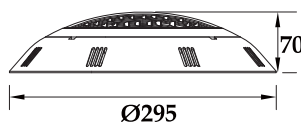

Wall-Mount
PHJ-WM-PC295S
PHJ-WM-PC295H

Product Details

Models are divided into S/H according to different types of light source

IP Rating
IP 68

Body Material
ABS+UV

Lens Material
PC

Color Temperature
2800K 4000K
6000K

Emitting Color
RGB RGBW

Optional Dimmer
DALI 0/1-10V

Model	Power	Voltage	Light Source	Beam Angle
PHJ-WM-PC295S	12W 18W 25W 35W	12V/24V AC/DC	SMD Epistar	120°
PHJ-WM-PC295H	12W 18W 25W 35W	12V/24V AC/DC	CREE	45°