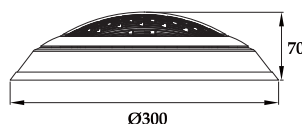

Wall-Mount
LED Pool Light

PHJ-WM-SS300S

PHJ-WM-SS300H

Wall-Mount
PHJ-WM-SS300S
PHJ-WM-SS300H

Product Details

Models are divided into S/H according to different types of light source

IP Rating
IP 68

Body Material
Stainless Steel 316/304