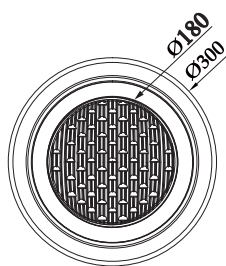

Wall-Mount
LED Pool Light

PHJ-WM-SS300S

PHJ-WM-SS300H

Wall-Mount
PHJ-WM-SS300S
PHJ-WM-SS300H

Product Details

Models are divided into S/H according to different types of light source

IP Rating
IP 68

Body Material
Stainless Steel 316/304

Lens Material
PC

Color Temperature
2800K 4000K
6000K

Emitting Color
RGB RGBW

Optional Dimmer
DALI 0/1-10V
DMX512

Face Ring
Blue/White

Model	Power	Voltage	Light Source	Beam Angle
PHJ-WM-SS300S	12W 18W 25W 35W	12V/24V AC/DC	SMD Epistar	120°
PHJ-WM-SS300H	12W 18W 25W 35W	12V/24V AC/DC	CREE	45°

PHJ-WM-PC295S

PHJ-WM-PC295H

Wall-Mount
PHJ-WM-PC295S
PHJ-WM-PC295H

Product Details

Models are divided into S/H according to different types of light source

IP Rating
IP 68

Body Material
ABS+UV

Lens Material
PC

Color Temperature
2800K 4000K
6000K

Emitting Color
RGB RGBW

Optional Dimmer
DALI 0/1-10V

Model	Power	Voltage	Light Source	Beam Angle
PHJ-WM-PC295S	12W 18W 25W 35W	12V/24V AC/DC	SMD Epistar	120°
PHJ-WM-PC295H	12W 18W 25W 35W	12V/24V AC/DC	CREE	45°