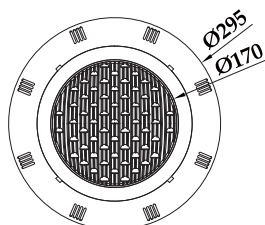

Wall-Mount
LED Pool Light

PHJ-WM-SS300S

PHJ-WM-SS300H

Wall-Mount
PHJ-WM-SS300S
PHJ-WM-SS300H

Product Details

Models are divided into S/H according to different types of light source

IP Rating
IP 68

Body Material
Stainless Steel 316/304

Lens Material
PC

Color Temperature
2800K 4000K
6000K

Emitting Color
RGB RGBW

Optional Dimmer
DALI 0/1-10V
DMX512

Face Ring
Blue/White

Model	Power	Voltage	Light Source	Beam Angle
PHJ-WM-SS300S	12W 18W 25W 35W	12V/24V AC/DC	SMD Epistar	120°
PHJ-WM-SS300H	12W 18W 25W 35W	12V/24V AC/DC	CREE	45°

PHJ-WM-PC295S

PHJ-WM-PC295H

Wall-Mount
PHJ-WM-PC295S
PHJ-WM-PC295H

Product Details

Models are divided into S/H according to different types of light source

IP Rating
IP 68

Body Material
ABS+UV

Lens Material
PC

Color Temperature
2800K 4000K
6000K

Emitting Color
RGB RGBW

Optional Dimmer
DALI 0/1-10V

Model	Power	Voltage	Light Source	Beam Angle
PHJ-WM-PC295S	12W 18W 25W 35W	12V/24V AC/DC	SMD Epistar	120°
PHJ-WM-PC295H	12W 18W 25W 35W	12V/24V AC/DC	CREE	45°