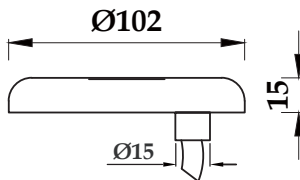

**Wall-Mount
LED Pool Light**

**Wall-Mount
PHJ-WM-SS95**

Product Details

-  **IP Rating**
IP 68
-  **Body Material**
Stainless Steel 316/304
-  **Body Color**
Stainless Gold Black Blue Steel
-  **Lens Material**
PC
-  **Light Source**
CREE
-  **Color Temperature**
2800K 4000K 6000K
-  **Emitting Color**
RGB
-  **Optional Dimmer**
DALI 0/1-10V
-  **Technology**
Resin Filled

Model	PHJ-WM-SS95	Power	10W 18W 35W	Voltage	12V/24V DC	Beam Angle	120°
--------------	-------------	--------------	-------------	----------------	------------	-------------------	------

**Wall-Mount
PHJ-WM-SS102**

Product Details

-  **IP Rating**
IP 68
-  **Body Material**
Stainless Steel 316/304
-  **Lens Material**
PC
-  **Light Source**
SMD Epistar
-  **Color Temperature**
2800K 4000K 6000K
-  **Emitting Color**
RGB
-  **Optional Dimmer**
DALI 0/1-10V
-  **Technology**
Resin Filled