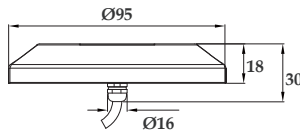

**Wall-Mount
LED Pool Light**

**Wall-Mount
PHJ-WM-SS95**

Product Details

-  **IP Rating**
IP 68
-  **Body Material**
Stainless Steel 316/304
-  **Body Color**
Stainless Gold Black Blue Steel
-  **Lens Material**
PC
-  **Light Source**
CREE
-  **Color Temperature**
2800K 4000K 6000K
-  **Emitting Color**
RGB
-  **Optional Dimmer**
DALI 0/1-10V
-  **Technology**
Resin Filled

Model	PHJ-WM-SS95	Power	10W 18W 35W	Voltage	12V/24V DC	Beam Angle	120°
--------------	-------------	--------------	-------------	----------------	------------	-------------------	------

**Wall-Mount
PHJ-WM-SS102**

Product Details

-  **IP Rating**
IP 68
-  **Body Material**
Stainless Steel 316/304
-  **Lens Material**
PC
-  **Light Source**
SMD Epistar
-  **Color Temperature**
2800K 4000K 6000K
-  **Emitting Color**
RGB
-  **Optional Dimmer**
DALI 0/1-10V
-  **Technology**
Resin Filled