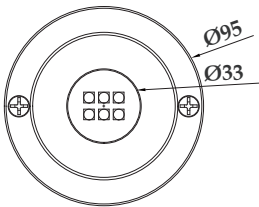

**Wall-Mount
LED Pool Light**

**Wall-Mount
PHJ-WM-SS95**

Product Details

-  **IP Rating**
IP 68
-  **Body Material**
Stainless Steel 316/304
-  **Body Color**
Stainless Gold Black Blue Steel
-  **Lens Material**
PC
-  **Light Source**
CREE
-  **Color Temperature**
2800K 4000K 6000K
-  **Emitting Color**
RGB
-  **Optional Dimmer**
DALI 0/1-10V
-  **Technology**
Resin Filled

Model	PHJ-WM-SS95	Power	10W 18W 35W	Voltage	12V/24V DC	Beam Angle	120°
--------------	-------------	--------------	-------------	----------------	------------	-------------------	------

**Wall-Mount
PHJ-WM-SS102**

Product Details

-  **IP Rating**
IP 68
-  **Body Material**
Stainless Steel 316/304
-  **Lens Material**
PC
-  **Light Source**
SMD Epistar
-  **Color Temperature**
2800K 4000K 6000K
-  **Emitting Color**
RGB
-  **Optional Dimmer**
DALI 0/1-10V
-  **Technology**
Resin Filled