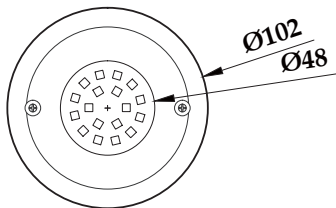

**Wall-Mount
LED Pool Light**

**Wall-Mount
PHJ-WM-SS95**

Product Details

-  **IP Rating**
IP 68
-  **Body Material**
Stainless Steel 316/304
-  **Body Color**
Stainless Gold Black Blue Steel
-  **Lens Material**
PC
-  **Light Source**
CREE
-  **Color Temperature**
2800K 4000K 6000K
-  **Emitting Color**
RGB
-  **Optional Dimmer**
DALI 0/1-10V
-  **Technology**
Resin Filled

Model	PHJ-WM-SS95	Power	10W 18W 35W	Voltage	12V/24V DC	Beam Angle	120°
--------------	-------------	--------------	-------------	----------------	------------	-------------------	------

**Wall-Mount
PHJ-WM-SS102**

Product Details

-  **IP Rating**
IP 68
-  **Body Material**
Stainless Steel 316/304
-  **Lens Material**
PC
-  **Light Source**
SMD Epistar
-  **Color Temperature**
2800K 4000K 6000K
-  **Emitting Color**
RGB
-  **Optional Dimmer**
DALI 0/1-10V
-  **Technology**
Resin Filled