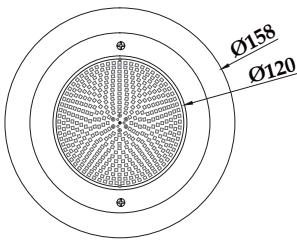

Emitting Color
RGB RGBW

Optional Dimmer
DALI 0/1-10V

Technology
Resin Filled

Model	PHJ-WM-PC158	Power	12W 18W	Voltage	12V/24V AC/DC	Beam Angle	120°
--------------	--------------	--------------	---------	----------------	---------------	-------------------	------

**Wall-Mount
PHJ-WM-SS158**

Product Details

IP Rating
IP 68

Body Material
Stainless Steel 316/304

Lens Material
PC

Light Source
SMD Epistar

Color Temperature
2800K 4000K
6000K

Emitting Color
RGB RGBW