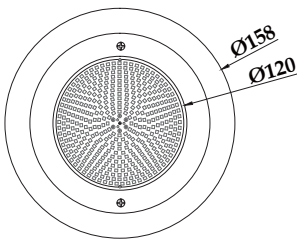

**Wall-Mount
LED Pool Light**

**Wall-Mount
PHJ-WM-PC158**

Product Details

IP Rating
IP 68

Body Material
ABS+UV

Lens Material
PC

Light Source
SMD Epistar

Color Temperature
2800K 4000K
6000K

Emitting Color
RGB RGBW

Optional Dimmer
DALI 0/1-10V

Technology
Resin Filled

Model	PHJ-WM-PC158	Power	12W 18W	Voltage	12V/24V AC/DC	Beam Angle	120°
--------------	--------------	--------------	---------	----------------	---------------	-------------------	------

**Wall-Mount
PHJ-WM-SS158**

Product Details

IP Rating
IP 68

Body Material
Stainless Steel 316/304

Lens Material
PC

Light Source
SMD Epistar

Color Temperature
2800K 4000K
6000K

Emitting Color
RGB RGBW