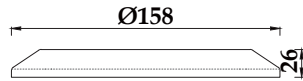

**Wall-Mount
LED Pool Light**

**Wall-Mount
PHJ-WM-PC158**

Product Details

IP Rating
IP 68

Body Material
ABS+UV

Lens Material
PC

Light Source
SMD Epistar

Color Temperature
2800K 4000K
6000K