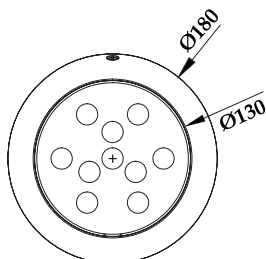

Wall-Mount  
LED Pool Light

Wall-Mount  
PHJ-WM-SS218

Product Details

**IP Rating**  
IP 68

**Body Material**  
Stainless Steel 316/304

**Lens Material**  
PC

**Light Source**  
SMD Epistar

**Color Temperature**  
2800K 4000K  
6000K

**Emitting Color**  
RGB RGBW

**Optional Dimmer**  
DALI 0/1-10V

**Technology**  
Resin Filled

<b>Model</b>	PHJ-WM-SS218	<b>Power</b>	12W 18W 25W	<b>Voltage</b>	12V/24V AC/DC	<b>Beam Angle</b>	120°
--------------	--------------	--------------	-------------	----------------	---------------	-------------------	------

PHJ-WM-SS180S

PHJ-WM-SS180H

Wall-Mount  
PHJ-WM-SS180S  
PHJ-WM-SS180H

Product Details

Models are divided into S/H according to different types of light source

**IP Rating**  
IP 68

**Body Material**  
Stainless Steel 316/304

**Lens Material**  
PC

**Color Temperature**  
2800K 4000K  
6000K

**Emitting Color**  
RGB RGBW

**Optional Dimmer**  
DALI 0/1-10V

**Technology**  
Resin Filled

Model	Power	Voltage	Light Source	Beam Angle
PHJ-WM-SS180S	9W 18W 25W	12V/24V AC/DC	SMD Epistar	120°
PHJ-WM-SS180H	9W 18W 25W	12V/24V AC/DC	CREE	30° 45° 60°