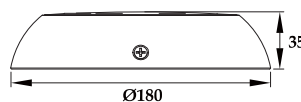

Wall-Mount
PHJ-WM-SS180S
PHJ-WM-SS180H

Product Details

Models are divided into S/H according to different types of light source

IP Rating
IP 68

Body Material
Stainless Steel 316/304

Lens Material
PC

Color Temperature
2800K 4000K
6000K

Emitting Color
RGB RGBW

Optional Dimmer
DALI 0/1-10V

Technology
Resin Filled

Model	Power	Voltage	Light Source	Beam Angle
PHJ-WM-SS180S	9W 18W 25W	12V/24V AC/DC	SMD Epistar	120°
PHJ-WM-SS180H	9W 18W 25W	12V/24V AC/DC	CREE	30° 45° 60°