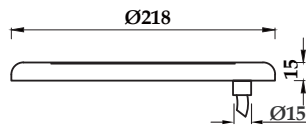

Wall-Mount  
LED Pool Light

Wall-Mount  
PHJ-WM-SS218

Product Details

**IP Rating**  
IP 68

**Body Material**  
Stainless Steel 316/304

**Lens Material**  
PC

**Light Source**  
SMD Epistar

**Color Temperature**  
2800K 4000K  
6000K

PHJ-WM-SS180S

PHJ-WM-SS180H

Wall-Mount  
PHJ-WM-SS180S  
PHJ-WM-SS180H

Product Details

Models are divided into S/H according to different types of light source

**IP Rating**  
IP 68

**Body Material**  
Stainless Steel 316/304