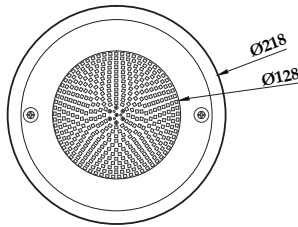

Wall-Mount  
LED Pool Light

Wall-Mount  
PHJ-WM-SS218

Product Details

**IP Rating**  
IP 68

**Body Material**  
Stainless Steel 316/304

**Lens Material**  
PC

**Light Source**  
SMD Epistar

**Color Temperature**  
2800K 4000K  
6000K

**Emitting Color**  
RGB RGBW

**Optional Dimmer**  
DALI 0/1-10V

**Technology**  
Resin Filled

<b>Model</b>	PHJ-WM-SS218	<b>Power</b>	12W 18W 25W	<b>Voltage</b>	12V/24V AC/DC	<b>Beam Angle</b>	120°
--------------	--------------	--------------	-------------	----------------	---------------	-------------------	------

PHJ-WM-SS180S

PHJ-WM-SS180H

Wall-Mount  
PHJ-WM-SS180S  
PHJ-WM-SS180H

Product Details

Models are divided into S/H according to different types of light source

**IP Rating**  
IP 68

**Body Material**  
Stainless Steel 316/304

**Lens Material**  
PC

**Color Temperature**  
2800K 4000K  
6000K

**Emitting Color**  
RGB RGBW

**Optional Dimmer**  
DALI 0/1-10V

**Technology**  
Resin Filled

Model	Power	Voltage	Light Source	Beam Angle
PHJ-WM-SS180S	9W 18W 25W	12V/24V AC/DC	SMD Epistar	120°
PHJ-WM-SS180H	9W 18W 25W	12V/24V AC/DC	CREE	30° 45° 60°