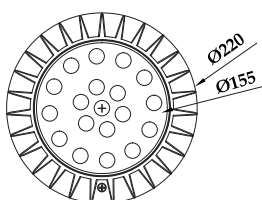

**Wall-Mount
LED Pool Light**

PHJ-WM-SS220S

PHJ-WM-SS220H

**Wall-Mount
PHJ-WM-SS220S
PHJ-WM-SS220H**

Product Details Models are divided into S/H according to different types of light source

-  **IP Rating**
IP 68
-  **Body Material**
Stainless Steel 316/304
-  **Lens Material**
PC
-  **Color Temperature**
2800K 4000K
6000K
-  **Emitting Color**
RGB RGBW
-  **Optional Dimmer**
DALI 0/1-10V
-  **Technology**
Resin Filled

Model	Power	Voltage	Light Source	Beam Angle
PHJ-WM-SS220S	18W 25W 35W	12V/24V AC/DC	SMD Epistar	120°
PHJ-WM-SS220H	12W 18W 25W 35W	12V/24V AC/DC	CREE	30° 45° 60°

PHJ-WM-PC220S

PHJ-WM-PC220H

**Wall-Mount
PHJ-WM-PC220S
PHJ-WM-PC220H**

Product Details Models are divided into S/H according to different types of light source

-  **IP Rating**
IP 68
-  **Body Material**
ABS+UV
-  **Lens Material**
PC
-  **Color Temperature**
2800K 4000K
6000K
-  **Emitting Color**
RGB RGBW
-  **Optional Dimmer**
DALI 0/1-10V
-  **Technology**
Resin Filled

Model	Power	Voltage	Light Source	Beam Angle
PHJ-WM-PC220S	18W 25W 35W	12V/24V AC/DC	SMD Epistar	120°
PHJ-WM-PC220H	12W 18W 25W 35W	12V/24V AC/DC	CREE	30° 45° 60°