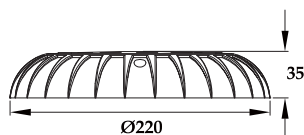

**Wall-Mount
LED Pool Light**

PHJ-WM-SS220S

PHJ-WM-SS220H

**Wall-Mount
PHJ-WM-SS220S
PHJ-WM-SS220H**

Product Details Models are divided into S/H according to different types of light source

-  **IP Rating**
IP 68
-  **Body Material**
Stainless Steel 316/304
-  **Lens Material**
PC
-  **Color Temperature**
2800K 4000K
6000K
-  **Emitting Color**
RGB RGBW
-  **Optional Dimmer**
DALI 0/1-10V
-  **Technology**
Resin Filled

Model	Power	Voltage	Light Source	Beam Angle
PHJ-WM-SS220S	18W 25W 35W	12V/24V AC/DC	SMD Epistar	120°
PHJ-WM-SS220H	12W 18W 25W 35W	12V/24V AC/DC	CREE	30° 45° 60°

PHJ-WM-PC220S

PHJ-WM-PC220H

**Wall-Mount
PHJ-WM-PC220S
PHJ-WM-PC220H**