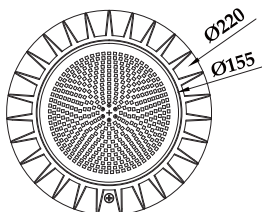

**Wall-Mount
LED Pool Light**

PHJ-WM-SS220S

PHJ-WM-SS220H

**Wall-Mount
PHJ-WM-SS220S
PHJ-WM-SS220H**

Product Details Models are divided into S/H according to different types of light source

-  **IP Rating**
IP 68
-  **Body Material**
Stainless Steel 316/304
-  **Lens Material**
PC
-  **Color Temperature**
2800K 4000K
6000K
-  **Emitting Color**
RGB RGBW
-  **Optional Dimmer**
DALI 0/1-10V
-  **Technology**
Resin Filled

Model	Power	Voltage	Light Source	Beam Angle
PHJ-WM-SS220S	18W 25W 35W	12V/24V AC/DC	SMD Epistar	120°
PHJ-WM-SS220H	12W 18W 25W 35W	12V/24V AC/DC	CREE	30° 45° 60°

PHJ-WM-PC220S

PHJ-WM-PC220H

**Wall-Mount
PHJ-WM-PC220S
PHJ-WM-PC220H**

Product Details Models are divided into S/H according to different types of light source

-  **IP Rating**
IP 68
-  **Body Material**
ABS+UV
-  **Lens Material**
PC
-  **Color Temperature**
2800K 4000K
6000K
-  **Emitting Color**
RGB RGBW
-  **Optional Dimmer**
DALI 0/1-10V
-  **Technology**
Resin Filled