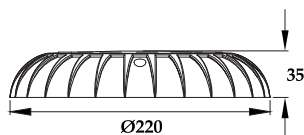

**Wall-Mount
LED Pool Light**

PHJ-WM-SS220S

PHJ-WM-SS220H

**Wall-Mount
PHJ-WM-SS220S
PHJ-WM-SS220H**

Product Details Models are divided into S/H according to different types of light source

-  **IP Rating**
IP 68
-  **Body Material**
Stainless Steel 316/304
-  **Lens Material**
PC
-  **Color Temperature**
2800K 4000K
6000K
-  **Emitting Color**
RGB RGBW
-  **Optional Dimmer**
DALI 0/1-10V
-  **Technology**
Resin Filled

Model	Power	Voltage	Light Source	Beam Angle
PHJ-WM-SS220S	18W 25W 35W	12V/24V AC/DC	SMD Epistar	120°
PHJ-WM-SS220H	12W 18W 25W 35W	12V/24V AC/DC	CREE	30° 45° 60°

PHJ-WM-PC220S

PHJ-WM-PC220H

**Wall-Mount
PHJ-WM-PC220S
PHJ-WM-PC220H**