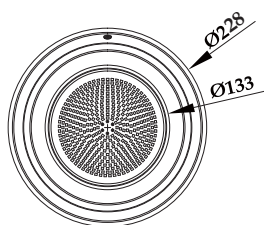

PHJ-WM-SS228S