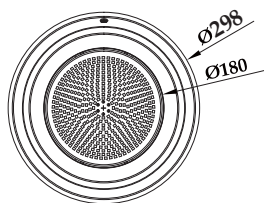

#### Product Details Models are divided into S/H according to different types of light source

-  **IP Rating**  
IP 68
-  **Body Material**  
Stainless Steel 316/304
-  **Lens Material**  
PC
-  **Color Temperature**  
2800K 4000K  
6000K
-  **Emitting Color**  
RGB RGBW
-  **Optional Dimmer**  
DALI 0/1-10V
-  **Face Ring**  
Blue/White
-  **Technology**  
Resin Filled

Model	Power	Voltage	Light Source	Beam Angle
PHJ-WM-SS228S	12W 18W 25W	12V/24V AC/DC	SMD Epistar	120°
PHJ-WM-SS228H	12W 18W 25W	12V/24V AC/DC	CREE	30° 45° 60°

PHJ-WM-SS298S

PHJ-WM-SS298H