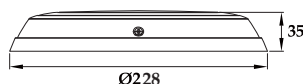

Wall-Mount LED Pool Light

PHJ-WM-SS228S

PHJ-WM-SS228H

Wall-Mount PHJ-WM-SS228S PHJ-WM-SS228H

Product Details Models are divided into S/H according to different types of light source

- **IP Rating**
  IP 68
- **Body Material**
  Stainless Steel 316/304
- **Lens Material**
  PC
- **Color Temperature**
  2800K 4000K
  6000K
- **Emitting Color**
  RGB RGBW
- **Optional Dimmer**
  DALI 0/1-10V
- **Face Ring**
  Blue/White
- **Technology**
  Resin Filled

Model	Power	Voltage	Light Source	Beam Angle
PHJ-WM-SS228S	12W 18W 25W	12V/24V AC/DC	SMD Epistar	120°
PHJ-WM-SS228H	12W 18W 25W	12V/24V AC/DC	CREE	30° 45° 60°

PHJ-WM-SS298H

Wall-Mount PHJ-WM-SS298S PHJ-WM-SS298H

Product Details Models are divided into S/H according to different types of light source

- **IP Rating**
  IP 68
- **Body Material**
  Stainless Steel 316/304
- **Lens Material**
  PC
- **Color Temperature**
  2800K 4000K
  6000K
- **Emitting Color**
  RGB RGBW
- **Optional Dimmer**
  DALI 0/1-10V
- **Face Ring**
  Blue/White
- **Technology**
  Resin Filled

Model	Power	Voltage	Light Source	Beam Angle
PHJ-WM-SS298S	18W 25W 35W 40W	12V/24V AC/DC	SMD Epistar	120°
PHJ-WM-SS298H	12W 18W 25W 35W	12V/24V AC/DC	CREE	30° 45° 60°