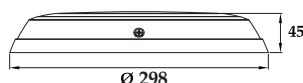

Wall-Mount PHJ-WM-SS298S PHJ-WM-SS298H

Product Details Models are divided into S/H according to different types of light source

- **IP Rating**
  IP 68
- **Body Material**
  Stainless Steel 316/304
- **Lens Material**
  PC
- **Color Temperature**
  2800K 4000K
  6000K
- **Emitting Color**
  RGB RGBW
- **Optional Dimmer**
  DALI 0/1-10V
- **Face Ring**
  Blue/White
- **Technology**
  Resin Filled

Model	Power	Voltage	Light Source	Beam Angle
PHJ-WM-SS298S	18W 25W 35W 40W	12V/24V AC/DC	SMD Epistar	120°
PHJ-WM-SS298H	12W 18W 25W 35W	12V/24V AC/DC	CREE	30° 45° 60°