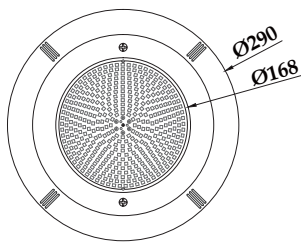

Wall-Mount
LED Pool Light

Wall-Mount
PHJ-WM-PC290

Product Details

IP Rating
IP 68

Body Material
ABS+UV

Lens Material
PC

Light Source
SMD Epistar

Color Temperature
2800K 4000K
6000K

Emitting Color
RGB RGBW

Optional Dimmer
DALI 0/1-10V

Technology
Resin Filled

Model	PHJ-WM-PC290	Power	18W 25W 35W 40W	Voltage	12V/24V AC/DC	Beam Angle	120°
--------------	--------------	--------------	-----------------	----------------	---------------	-------------------	------

Wall-Mount
PHJ-WM-SS290

Product Details

IP Rating
IP 68

Body Material
Stainless Steel 316/304

Lens Material
PC

Light Source
SMD Epistar

Color Temperature
2800K 4000K
6000K

Emitting Color
RGB RGBW

Optional Dimmer
DALI 0/1-10V

Technology
Resin Filled

Model	PHJ-WM-SS290	Power	18W 25W 35W 40W	Voltage	12V/24V AC/DC	Beam Angle	120°
--------------	--------------	--------------	-----------------	----------------	---------------	-------------------	------