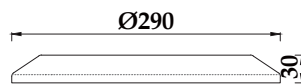

Emitting Color
RGB RGBW

Optional Dimmer
DALI 0/1-10V

Technology
Resin Filled

Model	PHJ-WM-PC290	Power	18W 25W 35W 40W	Voltage	12V/24V AC/DC	Beam Angle	120°
--------------	--------------	--------------	-----------------	----------------	---------------	-------------------	------

Wall-Mount
PHJ-WM-SS290

Product Details

IP Rating
IP 68

Body Material
Stainless Steel 316/304

Lens Material
PC

Light Source
SMD Epistar

Color Temperature
2800K 4000K
6000K

Emitting Color
RGB RGBW