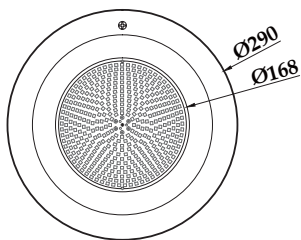

Wall-Mount
LED Pool Light

Wall-Mount
PHJ-WM-PC290

Product Details

IP Rating
IP 68

Body Material
ABS+UV

Lens Material
PC

Light Source
SMD Epistar

Color Temperature
2800K 4000K
6000K

Emitting Color
RGB RGBW

Optional Dimmer
DALI 0/1-10V

Technology
Resin Filled

Model	PHJ-WM-PC290	Power	18W 25W 35W 40W	Voltage	12V/24V AC/DC	Beam Angle	120°
--------------	--------------	--------------	-----------------	----------------	---------------	-------------------	------

Wall-Mount
PHJ-WM-SS290

Product Details

IP Rating
IP 68

Body Material
Stainless Steel 316/304

Lens Material
PC

Light Source
SMD Epistar

Color Temperature
2800K 4000K
6000K

Emitting Color
RGB RGBW