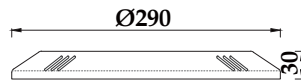

Wall-Mount
LED Pool Light

Wall-Mount
PHJ-WM-PC290

Product Details

IP Rating
IP 68

Body Material
ABS+UV

Lens Material
PC

Light Source
SMD Epistar

Color Temperature
2800K 4000K
6000K

Emitting Color
RGB RGBW

Optional Dimmer
DALI 0/1-10V

Technology
Resin Filled

Model	PHJ-WM-PC290	Power	18W 25W 35W 40W	Voltage	12V/24V AC/DC	Beam Angle	120°
--------------	--------------	--------------	-----------------	----------------	---------------	-------------------	------

Wall-Mount
PHJ-WM-SS290

Product Details

IP Rating
IP 68

Body Material
Stainless Steel 316/304

Lens Material
PC

Light Source
SMD Epistar

Color Temperature
2800K 4000K
6000K

Emitting Color
RGB RGBW