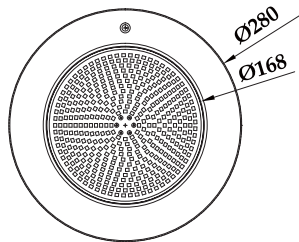

Wall-Mount
LED Pool Light

Wall-Mount
PHJ-WM-SS270

Product Details

IP Rating
IP 68

Body Material
Stainless Steel 316/304

Lens Material
PC

Light Source
SMD Epistar

Color Temperature
2800K 4000K
6000K

Emitting Color
RGB RGBW

Optional Dimmer
DALI 0/1-10V

Technology
Resin Filled

Model	PHJ-WM-SS270	Power	18W 25W 35W 40W	Voltage	12V/24V AC/DC	Beam Angle	120°
--------------	--------------	--------------	-----------------	----------------	---------------	-------------------	------

Wall-Mount
PHJ-WM-SS280

Product Details

IP Rating
IP 68

Body Material
Stainless Steel 316/304

Lens Material
PC

Light Source
SMD Epistar

Color Temperature
2800K 4000K
6000K

Emitting Color
RGB RGBW