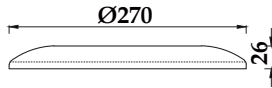

Wall-Mount
LED Pool Light

Wall-Mount
PHJ-WM-SS270

Product Details

IP Rating
IP 68

Body Material
Stainless Steel 316/304

Lens Material
PC

Light Source
SMD Epistar

Color Temperature
2800K 4000K
6000K