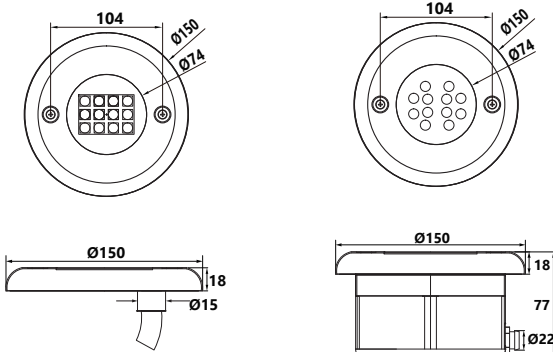

Wall-Mount & Recessed  
LED Pool Light

Wall-Mount & Recessed  
PHJ-WR-SS100

Product Details

-  **IP Rating**  
IP 68
-  **Body Material**  
Stainless Steel 316/304
-  **Lens Material**  
PC
-  **Light Source**  
CREE
-  **Emitting Color**  
RGB
-  **Color Temperature**  
2800K 4000K 6000K
-  **Body Color**  
Stainless Gold Black Blue Steel
-  **Optional Dimmer**  
DALI 0/1-10V
-  **Technology**  
Resin Filled

<b>Model</b>	PHJ-WR-SS100	<b>Power</b>	10W 18W 35W	<b>Voltage</b>	12V/24V DC	<b>Beam Angle</b>	120°
--------------	--------------	--------------	-------------	----------------	------------	-------------------	------

PHJ-WR-SS150

PHJ-WR-SS150L

Wall-Mount & Recessed  
PHJ-WR-SS150  
PHJ-WR-SS150L

Product Details

-  **IP Rating**  
IP 68
-  **Body Material**  
Stainless Steel 316/304
-  **Lens Material**  
PC
-  **Light Source**  
CREE
-  **Emitting Color**  
RGB RGBW
-  **Color Temperature**  
2800K 4000K 6000K
-  **Body Color**  
Stainless Gold Black Blue Steel
-  **Optional Dimmer**  
DALI 0/1-10V
-  **Technology**  
Resin Filled