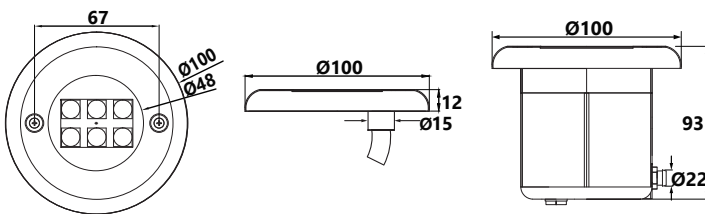

Wall-Mount & Recessed  
LED Pool Light

Wall-Mount & Recessed  
PHJ-WR-SS100

Product Details

-  **IP Rating**  
IP 68
-  **Body Material**  
Stainless Steel 316/304
-  **Lens Material**  
PC
-  **Light Source**  
CREE
-  **Emitting Color**  
RGB
-  **Color Temperature**  
2800K 4000K 6000K
-  **Body Color**  
Stainless Gold Black Blue Steel
-  **Optional Dimmer**  
DALI 0/1-10V
-  **Technology**  
Resin Filled

<b>Model</b>	PHJ-WR-SS100	<b>Power</b>	10W 18W 35W	<b>Voltage</b>	12V/24V DC	<b>Beam Angle</b>	120°
--------------	--------------	--------------	-------------	----------------	------------	-------------------	------

PHJ-WR-SS150

PHJ-WR-SS150L

Wall-Mount & Recessed  
PHJ-WR-SS150  
PHJ-WR-SS150L

Product Details

-  **IP Rating**  
IP 68
-  **Body Material**  
Stainless Steel 316/304
-  **Lens Material**  
PC
-  **Light Source**  
CREE
-  **Emitting Color**  
RGB RGBW
-  **Color Temperature**  
2800K 4000K 6000K
-  **Body Color**  
Stainless Gold Black Blue Steel
-  **Optional Dimmer**  
DALI 0/1-10V
-  **Technology**  
Resin Filled