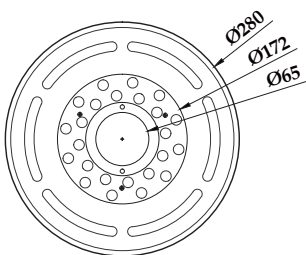

Fountain Light with Groove PHJ-FL220-50-2

Product Details

IP Rating
IP 68

Body Material
Stainless Steel 316/304

Lens Material
8mm thickness
tempered glass

Light Source
CREE

Color Temperature
2800K 4000K
6000K

Emitting Color
RGB RGBW

Optional Dimmer
DALI 0/1-10V
DMX512

Model	PHJ-FL220-50-2	Power	9W 12W 18W	Voltage	12V/24V AC/DC	Beam Angle	15° 30° 45° 60°