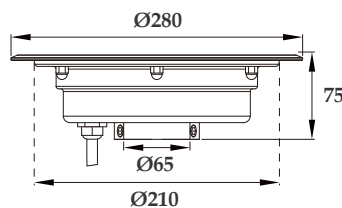

Fountain Light with Groove PHJ-FL220-50-2

Product Details

IP Rating
IP 68

Body Material
Stainless Steel 316/304

Lens Material
8mm thickness
tempered glass

Light Source
CREE

Color Temperature
2800K 4000K
6000K

Emitting Color
RGB RGBW

Optional Dimmer
DALI 0/1-10V
DMX512

Model	PHJ-FL220-50-2	Power	9W 12W 18W	Voltage	12V/24V AC/DC	Beam Angle	15° 30° 45° 60°