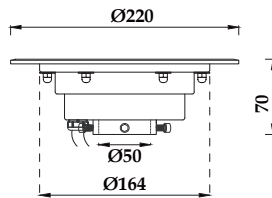

Fountain Light