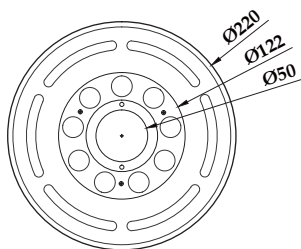

Fountain Light